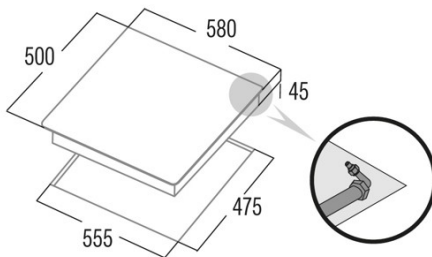

GI 6004 X

Cod. **08066600**

EAN **8422248067775**

GENERAL INFORMATION

EAN/UPC	8422248067775
Subfamily	Gas

Product sheet

Number of cooking zones	4
Zone 2: Technology	GAS
Zone 2: Type of zone	Rapid
Zone 2: Position	Front Left
Zone 2: Power (kW)	3
Zone 3: Technology	GAS
Zone 3: Type of zone	Semirapid
Zone 3: Position	Rear Left
Zone 3: Power (kW)	1,75
Zone 4: Technology	GAS
Zone 4: Type of zone	Auxiliary
Zone 4: Position	Front Right
Zone 4: Power (kW)	1
Zone 5: Technology	GAS
Zone 5: Type of zone	Semirapid
Zone 5: Position	Rear Right
Zone 5: Power (kW)	1,75

Dimensions

Width (mm)	580
Height (mm)	45
Depth (mm)	500
Built-in width (mm)	555
Built-in depth (mm)	475
Easy installation system	Clamping System

Finishing

Material	Stainless Steel
Bevel	No
Frame	No
Cooking supports	Cast Iron