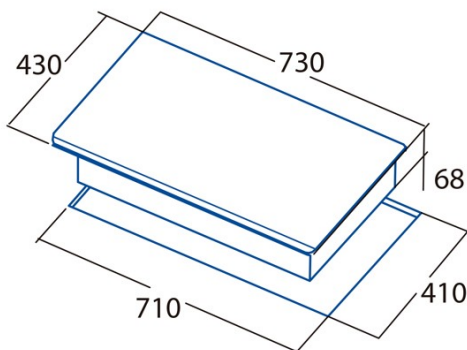

IB 073 BK

Cod. **08081100**

EAN **8422248075473**

GENERAL INFORMATION

EAN/UPC	8422248075473
Subfamily	Induction

Product sheet

Number of cooking zones	3
Zone 1: Technology	Induction
Zone 1: Type of zone	Simple
Zone 1: Position	Front Left
Zone 1: Zone diameter (mm)	22
Zone 1: Power (kW)	2,3
Zone 1: Booster (kW)	3
Zone 1: Consumption (Wh / kg)	176,3
Zone 1B: Zone diameter (mm)	N/A
Zone 1C: Zone diameter (mm)	N/A
Zone 2: Technology	Induction
Zone 2: Type of zone	Simple
Zone 2: Position	Rear Centre
Zone 2: Zone diameter (mm)	18
Zone 2: Power (kW)	1,4
Zone 2: Consumption (Wh / kg)	184,9
Zone 2B: Zone diameter (mm)	N/A
Zone 2C: Zone diameter (mm)	N/A
Zone 3: Technology	Induction
Zone 3: Type of zone	Simple
Zone 3: Position	Right
Zone 3: Zone diameter (mm)	27
Zone 3: Power (kW)	2,3
Zone 3: Booster (kW)	3
Zone 3: Consumption (Wh / kg)	187,2
Zone 3B: Zone diameter (mm)	N/A
Zone 3C: Zone diameter (mm)	N/A
Zone 4: Technology	N/A
Zone 4: Type of zone	N/A
Zone 4: Position	N/A
Zone 4: Zone diameter (mm)	N/A
Zone 4B: Zone diameter (mm)	N/A
Zone 4C: Zone diameter (mm)	N/A
Zone 5: Technology	N/A
Zone 5: Type of zone	N/A
Zone 5: Position	N/A
Zone 5: Zone diameter (mm)	N/A
Zone 5B: Zone diameter (mm)	N/A
Zone 5C: Zone diameter (mm)	N/A
Zone 6: Technology	N/A
Zone 6: Type of zone	N/A
Zone 6: Position	N/A
Zone 6: Zone diameter (mm)	N/A
Zone 6B: Zone diameter (mm)	N/A
Zone 6C: Zone diameter (mm)	N/A

Dimensions

Width (mm)	730
Depth (mm)	430
Built-in width (mm)	710
Built-in depth (mm)	410
Easy installation system	Quick Fix

Finishing

Material	Glass
Bevel	Front
Frame	No

Cooking supports	N/A
------------------	-----