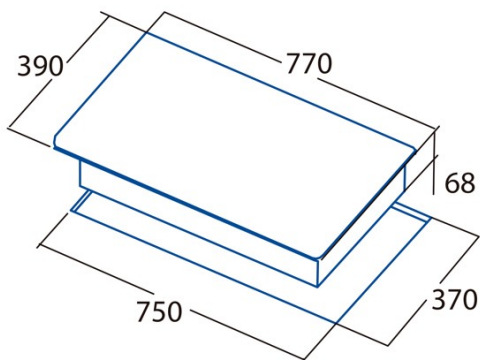

IB 753 BK

Cod. **08081202**

EAN **8422248054478**

GENERAL INFORMATION

EAN/UPC	8422248054478
Subfamily	Induction

Product sheet

Number of cooking zones	3
Zone 1: Technology	Induction
Zone 1: Type of zone	Simple
Zone 1: Position	Front Left
Zone 1: Zone diameter (mm)	22
Zone 1: Power (kW)	2,3
Zone 1: Booster (kW)	3
Zone 1: Consumption (Wh / kg)	176,3
Zone 1B: Zone diameter (mm)	N/A
Zone 1C: Zone diameter (mm)	N/A
Zone 2: Technology	Induction
Zone 2: Type of zone	Simple
Zone 2: Position	Rear Centre
Zone 2: Zone diameter (mm)	18
Zone 2: Power (kW)	1,4
Zone 2: Consumption (Wh / kg)	184,9
Zone 2B: Zone diameter (mm)	N/A
Zone 2C: Zone diameter (mm)	N/A
Zone 3: Technology	Induction
Zone 3: Type of zone	Simple
Zone 3: Position	Right
Zone 3: Zone diameter (mm)	27
Zone 3: Power (kW)	2,3
Zone 3: Booster (kW)	3
Zone 3: Consumption (Wh / kg)	187,2
Zone 3B: Zone diameter (mm)	N/A
Zone 3C: Zone diameter (mm)	N/A
Zone 4: Technology	N/A
Zone 4: Type of zone	N/A
Zone 4: Position	N/A
Zone 4: Zone diameter (mm)	N/A
Zone 4B: Zone diameter (mm)	N/A
Zone 4C: Zone diameter (mm)	N/A
Zone 5: Technology	N/A
Zone 5: Type of zone	N/A
Zone 5: Position	N/A
Zone 5: Zone diameter (mm)	N/A
Zone 5B: Zone diameter (mm)	N/A
Zone 5C: Zone diameter (mm)	N/A
Zone 6: Technology	N/A
Zone 6: Type of zone	N/A
Zone 6: Position	N/A
Zone 6: Zone diameter (mm)	N/A
Zone 6B: Zone diameter (mm)	N/A
Zone 6C: Zone diameter (mm)	N/A

Dimensions

Width (mm)	770
Depth (mm)	390
Built-in width (mm)	750
Built-in depth (mm)	370
Easy installation system	Quick Fix

Finishing

Material	Glass
Bevel	No
Frame	No

Cooking supports	N/A
------------------	-----