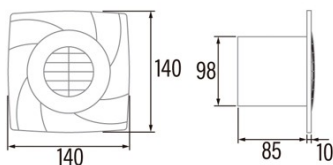

GENERAL INFORMATION

EAN/UPC	8422248047906
Subfamily	Axial

General features

Motor type	AC/SHADED POLE
Motor model	SP5812
Motor power (W)	15
Lighting technology	N/A
Light quantity	N/A
Filter type	N/A
Number of layers	N/A
Control description	Potentiometer
Power levels	N/A
Timer	-
Hygro timer	-
Electronic filter saturation indicator	-
Dimmable lighting	-

Installation

Width (mm)	150
Height (mm)	150
Depth (mm)	42
Total minimum height (mm)	2300
Outlet diameter (mm)	100
Maximum pressure (Pa)	25
Anti-return flap included	-
Easy installation system	No

Power connection

Nominal voltage (V)	220-240
Nominal frequency (Hz)	50/60
Nominal input power (W)	15
Electric shock protection	Class II
Plug type	No plug

Accessories

Fixed grill	1910200
Overpressure relief valve	1910300
Window kit	1910000

Power and water connection

Nominal voltage (V)	220-240
Nominal frequency (Hz)	50/60
Nominal input power (W)	15
Electric shock protection	Class II
Plug type	No plug