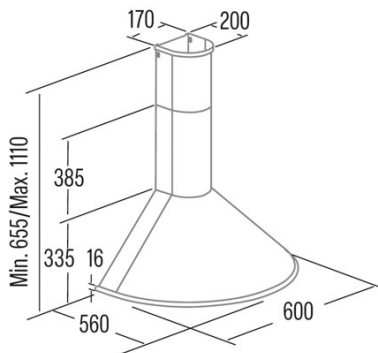

Q-7760 BK

Cod. 02148402

EAN 8422248084178

GENERAL INFORMATION

EAN/UPC	8422248084178
Subfamily	Chimney

Product sheet according to directives EU65/2014 - EN61591, EN60704-2-13, EN50564

AEC (Annual energy consumption) (kWh/year)	95,7
EEl class (energy efficiency class)	C
FDE (fluid dynamic efficiency)	17,8
FDE class (fluid dynamic efficiency class)	D
LE (light efficiency) (Lux/W)	36
LE class (light efficiency class)	A
GFE (grease filtering efficiency)	90,3
GFE class (grease filtering efficiency class)	B
Airflow in normal mode MIN (m3/h)	385
Airflow in normal mode MAX (m3/h)	645
Acoustic power in normal mode MIN (dB)	58
Acoustic power in normal mode MAX (dB)	72
Po (energy consumption in off mode) (W)	0
Ps (energy consumption in standby mode) (W)	0

Integration directive EU 66/2014

f (time increase factor)	1,4
EEl (Energy Efficiency Index)	80,1
QBEP (maximum efficiency at air flow point) (m3/h)	371,8
PBEP (maximum efficiency at pressure point) (Pa)	314
WBEP (power consumption at maximum efficiency) (W)	182,5
WL (nominal power lighting system) (W)	7
EMIDDLE (Average illuminance on the cooking surface) (lux)	252

External Dimensions

Width (mm)	600
Depth (mm)	560
Maximum total height (mm)	1110
Minimum total height (mm)	655
Diamètre de sortie (mm)	150, 125

Characteristics

Motor quantity	1
Motor model	TA
Maximum pressure (Pa)	430
Filter technology	Aluminium mesh
Control technology	Mechanical push button
Booster	-
Power levels	3
Timer	-
Filter saturation indicator	-
Charcoal filter replacement indicator	-
Dimmer function	-
Connectivity	-
Remote control	-
Display	-

Lighting

Light model	ECOLED 2
Ray technology	LED

Installation

Minimum distance to electric plate (mm)	650
Minimum distance to gas plate (mm)	650
Recirculation option	√
Charcoal filter	-

Back draught shutter	-
Inner shield	-