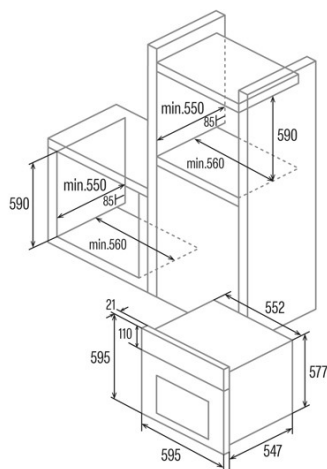

GENERAL INFORMATION

EAN/UPC	8422248347297
Subfamily	Static

Product sheet

Energy Efficiency Index (EEI)	95,2
Energy efficiency class	A
Energy consumption in conventional mode (kWh/cycle)	0,78
Heat source	Electricity
Number of cavities	1
Cavity volume (L)	65

Dimensions

Width (mm)	595
Height (mm)	595
Depth (mm)	561
Built-in width (mm)	560
Built-in height (mm)	580
Built-in depth (mm)	586

Controls

Control type	Mechanical
Display	No
Number of functions	4
Functions	Light;Grill;Bottom heating;Top and bottom heating
Timer	Mechanical
On/off indicator	√
Minimum temperature [°C]	50
Maximum temperature [°C]	250

Characteristics

Cleaning	Aquasmart Manual
Enamel	Black
Removable inner glass	√
Light type	LED
Number of light bulbs	15
Bulb power [W]	1
Number of door glasses	2
Manual door lock	√
Soft close	-
Side racks	√
Levels	5
Telescopic guides	No
Convection fan	-

Safety

Cooling fan	√

Electrical connection

Power of the upper heating element [W]	1350 + 900
Lower power of the heating element [W]	1200
Nominal voltage (V)	220-240
Nominal frequency (Hz)	50/60
Nominal input power (W)	2300
Power cord length (m)	0,9
Plug type	No plug

Accessories

Flat tray	-
Deep tray	√
Steam tray	-