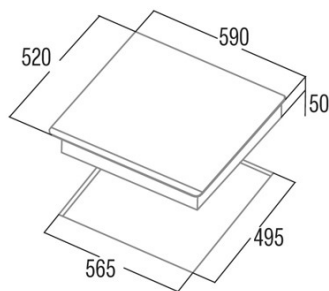

GIGA 600 BK

Cod. **08026002**

EAN **8422248059190**

GENERAL INFORMATION

EAN/UPC	8422248059190
Subfamily	Induction

Product sheet

Number of cooking zones	4
Zone 1: Technology	Induction
Zone 1: Type of zone	Rectangular Flexible
Zone 1: Position	Front Left
Zone 1: Zone diameter (mm)	23,5x19
Zone 1: Power (kW)	2,1
Zone 1: Booster (kW)	3,7
Zone 1: Consumption (Wh / kg)	182,7
Zone 1B: Zone diameter (mm)	N/A
Zone 1C: Zone diameter (mm)	N/A
Zone 2: Technology	Induction
Zone 2: Type of zone	Rectangular Flexible
Zone 2: Position	Rear Left
Zone 2: Zone diameter (mm)	23,5x19
Zone 2: Power (kW)	2,1
Zone 2: Booster (kW)	3,7
Zone 2: Consumption (Wh / kg)	182,7
Zone 2B: Zone diameter (mm)	N/A
Zone 2C: Zone diameter (mm)	N/A
Zone 3: Technology	Induction
Zone 3: Type of zone	Rectangular Flexible
Zone 3: Position	Rear Right
Zone 3: Zone diameter (mm)	23,5x19
Zone 3: Power (kW)	2,1
Zone 3: Booster (kW)	3,7
Zone 3: Consumption (Wh / kg)	182,7
Zone 3B: Zone diameter (mm)	N/A
Zone 3C: Zone diameter (mm)	N/A
Zone 4: Technology	Induction
Zone 4: Type of zone	Rectangular Flexible
Zone 4: Position	Front Right
Zone 4: Zone diameter (mm)	23,5x19
Zone 4: Power (kW)	2,1
Zone 4: Booster (kW)	3,7
Zone 4: Consumption (Wh / kg)	182,7
Zone 4B: Zone diameter (mm)	N/A
Zone 4C: Zone diameter (mm)	N/A
Zone 5: Technology	N/A
Zone 5: Type of zone	N/A
Zone 5: Position	N/A
Zone 5: Zone diameter (mm)	N/A
Zone 5B: Zone diameter (mm)	N/A
Zone 5C: Zone diameter (mm)	N/A
Zone 6: Technology	N/A
Zone 6: Type of zone	N/A
Zone 6: Position	N/A
Zone 6: Zone diameter (mm)	N/A
Zone 6B: Zone diameter (mm)	N/A
Zone 6C: Zone diameter (mm)	N/A

Dimensions

Width (mm)	590
Height (mm)	50
Depth (mm)	520
Built-in width (mm)	565
Built-in depth (mm)	495
Easy installation system	Quick Fix

Finishing

Material	Glass
Bevel	Front
Frame	No
Cooking supports	N/A