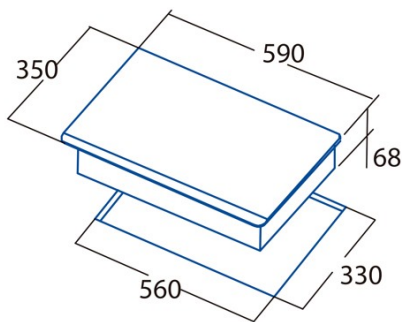

GENERAL INFORMATION

EAN/UPC	8422248055864
Subfamily	Induction

Product sheet

Number of cooking zones	2
Zone 1: Technology	Induction
Zone 1: Type of zone	Simple
Zone 1: Position	Left
Zone 1: Zone diameter (mm)	22
Zone 1: Power (kW)	2,3
Zone 1: Booster (kW)	3
Zone 1: Consumption (Wh / kg)	176,3
Zone 1B: Zone diameter (mm)	N/A
Zone 1C: Zone diameter (mm)	N/A
Zone 2: Technology	Induction
Zone 2: Type of zone	Simple
Zone 2: Position	Right
Zone 2: Zone diameter (mm)	18
Zone 2: Power (kW)	1,4
Zone 2: Consumption (Wh / kg)	184,9
Zone 2B: Zone diameter (mm)	N/A
Zone 2C: Zone diameter (mm)	N/A
Zone 3: Technology	N/A
Zone 3: Type of zone	N/A
Zone 3: Position	N/A
Zone 3: Zone diameter (mm)	N/A
Zone 3B: Zone diameter (mm)	N/A
Zone 3C: Zone diameter (mm)	N/A
Zone 4: Technology	N/A
Zone 4: Type of zone	N/A
Zone 4: Position	N/A
Zone 4: Zone diameter (mm)	N/A
Zone 4B: Zone diameter (mm)	N/A
Zone 4C: Zone diameter (mm)	N/A
Zone 5: Technology	N/A
Zone 5: Type of zone	N/A
Zone 5: Position	N/A
Zone 5: Zone diameter (mm)	N/A
Zone 5B: Zone diameter (mm)	N/A
Zone 5C: Zone diameter (mm)	N/A
Zone 6: Technology	N/A
Zone 6: Type of zone	N/A
Zone 6: Position	N/A
Zone 6: Zone diameter (mm)	N/A
Zone 6B: Zone diameter (mm)	N/A
Zone 6C: Zone diameter (mm)	N/A

Dimensions

Width (mm)	590
Depth (mm)	350
Built-in width (mm)	560
Built-in depth (mm)	330
Easy installation system	Quick Fix

Finishing

Material	Glass
Bevel	Front
Frame	No
Cooking supports	N/A

Control