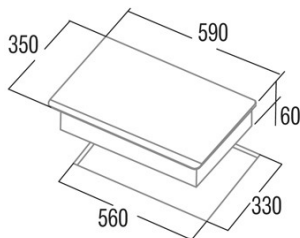

IB2 PLUS BK

Cod. **08027208**

EAN **8422248109420**

GENERAL INFORMATION

EAN/UPC	8422248109420
Subfamily	Induction

Product sheet

Number of cooking zones	2
Zone 1: Technology	Induction
Zone 1: Type of zone	Simple
Zone 1: Position	Right
Zone 1: Zone diameter (mm)	16
Zone 1: Power (kW)	14
Zone 1: Consumption (Wh / kg)	1851
Zone 2: Technology	Induction
Zone 2: Type of zone	Simple
Zone 2: Position	Left
Zone 2: Zone diameter (mm)	21
Zone 2: Power (kW)	23
Zone 2: Booster (kW)	1763
Zone 2: Consumption (Wh / kg)	183

Dimensions

Width (mm)	590
Height (mm)	68
Depth (mm)	350
Built-in width (mm)	560
Built-in height (mm)	320
Built-in depth (mm)	88
Easy installation system	Quick Fix

Finishing

Material	Glass
Bevel	Front

Control