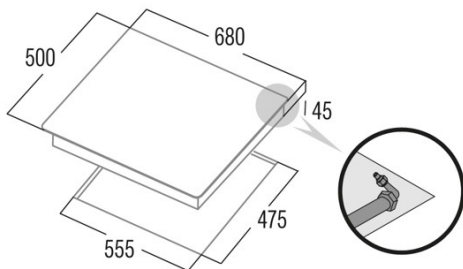

GENERAL INFORMATION

EAN/UPC	8422248074612
Subfamily	Gas

Product sheet

Number of cooking zones	5
Zone 1: Technology	GAS
Zone 1: Type of zone	Triple
Zone 1: Position	Centre
Zone 1: Power (kW)	3,5
Zone 2: Technology	GAS
Zone 2: Type of zone	Rapid
Zone 2: Position	Rear Right
Zone 2: Power (kW)	3
Zone 3: Technology	GAS
Zone 3: Type of zone	Semirapid
Zone 3: Position	Rear Left
Zone 3: Power (kW)	1,75
Zone 4: Technology	GAS
Zone 4: Type of zone	Auxiliary
Zone 4: Position	Front Left
Zone 4: Power (kW)	1
Zone 5: Technology	GAS
Zone 5: Type of zone	Semirapid
Zone 5: Position	Front Right
Zone 5: Power (kW)	1,75

Dimensions

Width (mm)	680
Height (mm)	45
Depth (mm)	500
Built-in width (mm)	555
Built-in depth (mm)	475
Easy installation system	Clamping System

Finishing

Material	Stainless Steel
Bevel	No
Frame	No
Cooking supports	Cast Iron

Control

Control type	Mechanical
Control position	Front Centre
Independent zone control	√
Hidden control	-
Power levels	Gradual
Cooking time programming	-
Countdown alarm	-
Power management	-
Available power limits (kW)	No
Connectivity	No
Autoignition	220-240V

Safety

Safety lock	-
Child lock	No
Residual heat indicator	-
Automatic cookware detection	-
Smart cookware detection	-
Automatic safety shutdown	-
Liquid spill detection	-