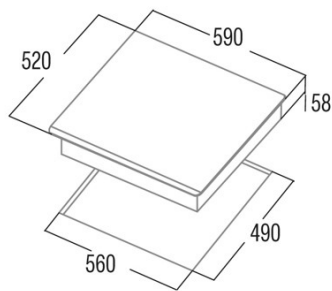

INSB 6003E2 BK

Cod. **08063122**

EAN **8422248355735**

GENERAL INFORMATION

EAN/UPC	8422248355735
Subfamily	Induction

Product sheet

Number of cooking zones	3
Zone 1: Technology	Induction
Zone 1: Type of zone	Simple
Zone 1: Position	Right
Zone 1: Zone diameter (mm)	28
Zone 1: Power (kW)	23
Zone 1: Booster (kW)	3
Zone 1: Consumption (Wh / kg)	1897
Zone 2: Technology	Induction
Zone 2: Type of zone	Simple
Zone 2: Position	Rear Left
Zone 2: Zone diameter (mm)	16
Zone 2: Power (kW)	12
Zone 2: Booster (kW)	15
Zone 2: Consumption (Wh / kg)	170
Zone 3: Technology	Induction
Zone 3: Type of zone	Simple
Zone 3: Position	Front Left
Zone 3: Zone diameter (mm)	21
Zone 3: Power (kW)	23
Zone 3: Booster (kW)	3
Zone 3: Consumption (Wh / kg)	1776