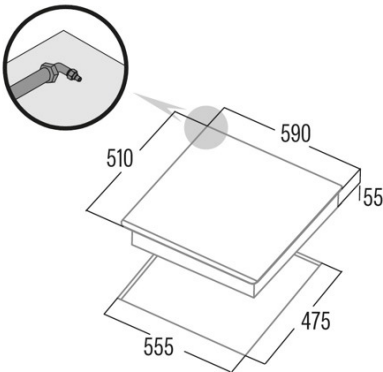

GENERAL INFORMATION

EAN/UPC	8422248068376
Subfamily	Gas

Product sheet

Number of cooking zones	3
Zone 1: Technology	GAS
Zone 1: Type of zone	Triple
Zone 1: Position	Left
Zone 1: Power (kW)	3,5
Zone 3: Technology	GAS
Zone 3: Type of zone	Semirapid
Zone 3: Position	Rear Right
Zone 3: Power (kW)	1,75
Zone 4: Technology	GAS
Zone 4: Type of zone	Auxiliary
Zone 4: Position	Front Right
Zone 4: Power (kW)	1

Dimensions

Width (mm)	590
Height (mm)	55
Depth (mm)	510
Built-in width (mm)	555
Built-in depth (mm)	475
Easy installation system	Clamping System

Finishing

Material	Glass
Bevel	No
Frame	No
Cooking supports	Cast Iron

Control

Control type	Mechanical
Control position	Front Centre
Independent zone control	√
Hidden control	-
Power levels	Gradual
Cooking time programming	-
Countdown alarm	-
Power management	-
Available power limits (kW)	No
Connectivity	No
Autoignition	220-240V

Safety

Safety lock	-
Child lock	No
Residual heat indicator	-
Automatic cookware detection	-
Smart cookware detection	-
Automatic safety shutdown	-
Liquid spill detection	-
Safety valve	√

Electrical connection

Nominal voltage (V)	220-240
Nominal frequency (Hz)	50/60
Nominal input power (W)	6,25
Multiphase connection option	2 phases
Electric shock protection	Class I