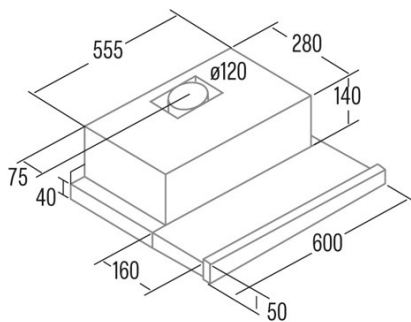

TF-2003 600 GBK

Cod. **02017203**

EAN **8422248062015**

GENERAL INFORMATION

EAN/UPC	8422248062015
Subfamily	Telescopic

Product sheet according to directives EU65/2014 - EN61591, EN60704-2-13, EN50564

AEC (Annual energy consumption) (kWh/year)	44,5
EEl class (energy efficiency class)	C
FDE (fluid dynamic efficiency)	11,9
FDE class (fluid dynamic efficiency class)	E
LE (light efficiency) (Lux/W)	36
LE class (light efficiency class)	A
GFE (grease filtering efficiency)	68
GFE class (grease filtering efficiency class)	D
Airflow in normal mode MIN (m ³ /h)	150
Airflow in normal mode MAX (m ³ /h)	390
Acoustic power in normal mode MIN (dB)	45
Acoustic power in normal mode MAX (dB)	57
Po (energy consumption in off mode) (W)	0
Ps (energy consumption in standby mode) (W)	0

Integration directive EU 66/2014

f (time increase factor)	1,6
EEl (Energy Efficiency Index)	78,2
QBEP (maximum efficiency at air flow point) (m ³ /h)	198,2
PBEP (maximum efficiency at pressure point) (Pa)	148
WBEP (power consumption at maximum efficiency) (W)	68,6
WL (nominal power lighting system) (W)	7
EMIDDLE (Average illuminance on the cooking surface) (lux)	252

External Dimensions

Width (mm)	600
Depth (mm)	280
Maximum total height (mm)	180
Minimum total height (mm)	180
Diamètre de sortie (mm)	120

Characteristics

Motor quantity	1
Motor model	TF2003
Maximum pressure (Pa)	194
Filter technology	Aluminium mesh
Control technology	Mechanical push button
Booster	-
Power levels	2
Timer	-
Filter saturation indicator	-
Charcoal filter replacement indicator	-
Dimmer function	-
Connectivity	-
Remote control	-
Display	-

Lighting

Light model	EcoLed
Ray technology	LED

Installation

Minimum distance to electric plate (mm)	550
Minimum distance to gas plate (mm)	650
Recirculation option	√
Charcoal filter	-

Back draught shutter	-
Inner shield	√