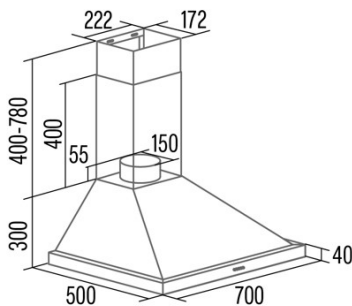

GENERAL INFORMATION

EAN/UPC	8422248371551
Subfamily	Chimney

Product sheet according to directives EU65/2014 - EN61591, EN60704-2-13, EN50564

AEC (Annual energy consumption) (kWh/year)	64,1
EEl class (energy efficiency class)	A
FDE (fluid dynamic efficiency)	29,2
FDE class (fluid dynamic efficiency class)	A
LE (light efficiency) (Lux/W)	34
LE class (light efficiency class)	A
GFE (grease filtering efficiency)	75,5
GFE class (grease filtering efficiency class)	C
Airflow in normal mode MIN (m3/h)	407
Airflow in normal mode MAX (m3/h)	564
Airflow in boost mode MIN (m3/h)	971
Acoustic power in normal mode MIN (dB)	65
Acoustic power in normal mode MAX (dB)	72
Acoustic power boost mode (dB)	75
Po (energy consumption in off mode) (W)	0
Ps (energy consumption in standby mode) (W)	0,48

Integration directive EU 66/2014

f (time increase factor)	0,9
EEl (Energy Efficiency Index)	53,5
QBEP (maximum efficiency at air flow point) (m3/h)	441,8
PBEP (maximum efficiency at pressure point) (Pa)	443
WBEP (power consumption at maximum efficiency) (W)	186,1
WL (nominal power lighting system) (W)	4,1
EMIDDLE (Average illuminance on the cooking surface) (lux)	139,5

External Dimensions

Width (mm)	700
Depth (mm)	500
Maximum total height (mm)	1080
Minimum total height (mm)	700
Diamètre de sortie (mm)	150

Characteristics

Motor quantity	1
Motor model	A1000
Maximum pressure (Pa)	501,17
Filter technology	Aluminium mesh
Control technology	PANEL ELECTRONICO DISPLAY DIGITAL
Booster	√
Power levels	3
Timer	√

Lighting

Light model	ECOLED
Ray technology	LED

Installation

Minimum distance to electric plate (mm)	550
Minimum distance to gas plate (mm)	650
Charcoal filter	-
Back draught shutter	Included

Electric connection

Nominal voltage (V)	220-240