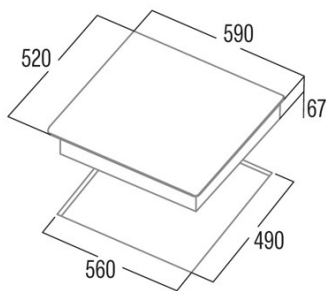

TDM 6003 220-240V 50-60Hz

Cod. **08063413**

EAN **8422248357357**

GENERAL INFORMATION

EAN/UPC	8422248357357
Subfamily	Radiant

Product sheet

Number of cooking zones	3
Zone 1: Technology	Radiant
Zone 1: Type of zone	Simple
Zone 1: Position	Front Right
Zone 1: Zone diameter (mm)	18
Zone 1: Power (kW)	1,8
Zone 1: Consumption (Wh / kg)	1961
Zone 2: Technology	Radiant
Zone 2: Type of zone	Simple
Zone 2: Position	Rear Right
Zone 2: Zone diameter (mm)	14
Zone 2: Power (kW)	1,2
Zone 2: Consumption (Wh / kg)	1969
Zone 3: Technology	Radiant
Zone 3: Type of zone	Double
Zone 3: Position	Left
Zone 3: Zone diameter (mm)	28
Zone 3: Power (kW)	2,4
Zone 3: Consumption (Wh / kg)	1847
Zone 3B: Zone diameter (mm)	22
Zone 3B: Power (kW)	1,5

Dimensions

Width (mm)	590
Height (mm)	52
Depth (mm)	520
Built-in width (mm)	560
Built-in height (mm)	110
Built-in depth (mm)	490
Easy installation system	Quick Fix

Finishing

Material	Glass
Bevel	No
Frame	No
Cooking supports	N/A