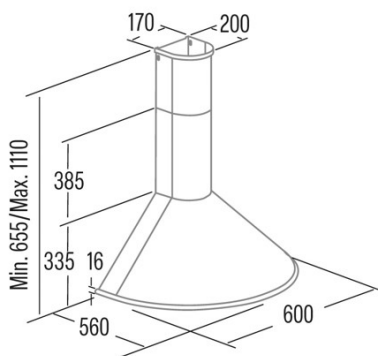

Q-7760 BK

Cod. 02148402

EAN 8422248084178

GENERAL INFORMATION

EAN/UPC	8422248084178
Subfamily	Chimney

Product sheet according to directives EU65/2014 - EN61591, EN60704-2-13, EN50564

AEC (Annual energy consumption) (kWh/year)	95,7
EEl class (energy efficiency class)	C
FDE (fluid dynamic efficiency)	17,8
FDE class (fluid dynamic efficiency class)	D
LE (light efficiency) (Lux/W)	36
LE class (light efficiency class)	A
GFE (grease filtering efficiency)	90,3
GFE class (grease filtering efficiency class)	B
Airflow in normal mode MIN (m3/h)	385
Airflow in normal mode MAX (m3/h)	645
Acoustic power in normal mode MIN (dB)	58
Acoustic power in normal mode MAX (dB)	72
Po (energy consumption in off mode) (W)	0
Ps (energy consumption in standby mode) (W)	0

Integration directive EU 66/2014

f (time increase factor)	1,4
EEl (Energy Efficiency Index)	80,1
QBEP (maximum efficiency at air flow point) (m3/h)	371,8
PBEP (maximum efficiency at pressure point) (Pa)	314
WBEP (power consumption at maximum efficiency) (W)	182,5
WL (nominal power lighting system) (W)	7
EMIDDLE (Average illuminance on the cooking surface) (lux)	252

External Dimensions

Width (mm)	600
Depth (mm)	560
Maximum total height (mm)	1110
Minimum total height (mm)	655
Diamètre de sortie (mm)	150, 125

Characteristics

Motor quantity	1
Motor model	TA
Maximum pressure (Pa)	430
Filter technology	Aluminium mesh
Control technology	Mechanical push button
Booster	-
Power levels	3
Timer	-
Filter saturation indicator	-
Charcoal filter replacement indicator	-
Dimmer function	-
Connectivity	-
Remote control	-
Display	-

Lighting

Light model	ECOLED 2
Ray technology	LED

Installation

Minimum distance to electric plate (mm)	650
Minimum distance to gas plate (mm)	650
Recirculation option	√
Charcoal filter	-

Back draught shutter	-
Inner shield	-