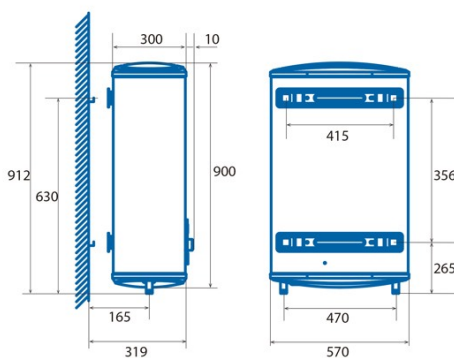

GENERAL INFORMATION

EAN/UPC	8422248081474
Subfamily	Electric

Product fiche according to EU Regulation No 812/2012

Declared load profile	M
Water heating energy class	B
Water heating energy efficiency (%)	39
Annual electricity consumption (kWh/year)	1316
Thermostat temperature settings	75

Features

Capacity (L)	74
Number of people	2-4
Instalación	Vertical/Horizontal
Minimum fixed temperature	30
Maximum settings temperature	75
Type of heating element	Enamel
Heating time 15°C-65°C (min)	139,8
Static losses at 65°C (kWh/24h)	2,11
Coating thickness (mm)	5

Controls

Control type	Electronic
Control position	Front
Electrical connection indicator	√
Temperature indicator	√
Heating indicator	√

Safety

Overheating protection	√
Safety temperature (°C)	101
Freezing protection	√
Water protection index	IPX4
Maximum working pressure (Mpa)	0,75
Magnesium anode dimensions (mm)	D22x296

Power connection

Nominal voltage (V)	220-240
Nominal frequency (Hz)	50/60
Nominal input power (W)	2000
Electric shock protection	Class I
Power cord length (m)	1,5
Plug type	Type F

Installation

Width (mm)	570
Height (mm)	900
Depth (mm)	300