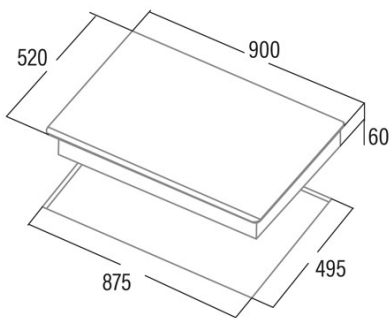

INSB 9012 BK

Cod. **08024402**

EAN **8422248109413**

GENERAL INFORMATION

EAN/UPC	8422248109413
Subfamily	Induction

Product sheet

Number of cooking zones	5
Zone 1: Technology	Induction
Zone 1: Type of zone	Rectangular Flexible
Zone 1: Position	Front Left
Zone 1: Zone diameter (mm)	21x20
Zone 1: Power (kW)	1,5
Zone 1: Booster (kW)	2
Zone 1: Consumption (Wh / kg)	182,9
Zone 1B: Zone diameter (mm)	N/A
Zone 1C: Zone diameter (mm)	N/A
Zone 2: Technology	Induction
Zone 2: Type of zone	Rectangular Flexible
Zone 2: Position	Rear Left
Zone 2: Zone diameter (mm)	21x20
Zone 2: Power (kW)	2
Zone 2: Booster (kW)	2,8
Zone 2: Consumption (Wh / kg)	182,7
Zone 2B: Zone diameter (mm)	N/A
Zone 2C: Zone diameter (mm)	N/A
Zone 3: Technology	Induction
Zone 3: Type of zone	Simple
Zone 3: Position	Centre
Zone 3: Zone diameter (mm)	30
Zone 3: Power (kW)	2,3
Zone 3: Booster (kW)	3
Zone 3: Consumption (Wh / kg)	216,3
Zone 3B: Zone diameter (mm)	N/A
Zone 3C: Zone diameter (mm)	N/A
Zone 4: Technology	Induction
Zone 4: Type of zone	Rectangular Flexible
Zone 4: Position	Rear Right
Zone 4: Zone diameter (mm)	21x20
Zone 4: Power (kW)	1,5
Zone 4: Booster (kW)	2
Zone 4: Consumption (Wh / kg)	182,9
Zone 4B: Zone diameter (mm)	N/A
Zone 4C: Zone diameter (mm)	N/A
Zone 5: Technology	Induction
Zone 5: Type of zone	Rectangular Flexible
Zone 5: Position	Front Right
Zone 5: Zone diameter (mm)	21x20
Zone 5: Power (kW)	2
Zone 5: Booster (kW)	2,8
Zone 5: Consumption (Wh / kg)	182,7
Zone 5B: Zone diameter (mm)	N/A
Zone 5C: Zone diameter (mm)	N/A
Zone 6: Technology	N/A
Zone 6: Type of zone	N/A
Zone 6: Position	N/A
Zone 6: Zone diameter (mm)	N/A
Zone 6B: Zone diameter (mm)	N/A
Zone 6C: Zone diameter (mm)	N/A

Dimensions

Width (mm)	900
Height (mm)	60
Depth (mm)	520

Built-in width (mm)	875
Built-in height (mm)	56
Built-in depth (mm)	495
Easy installation system	Quick Fix

Finishing

Material	Glass
Bevel	Front
Frame	No
Cooking supports	N/A