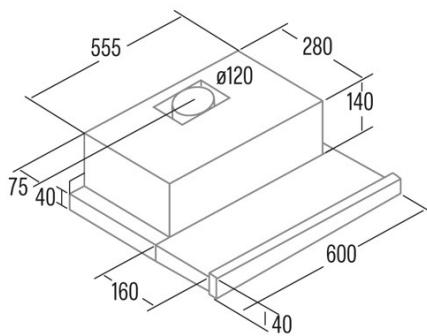

TF-5260 X

Cod. **02034310**

EAN **8422248082129**

GENERAL INFORMATION

EAN/UPC	8422248082129
Subfamily	Telescopic

Product sheet according to directives EU65/2014 - EN61591, EN60704-2-13, EN50564

AEC (Annual energy consumption) (kWh/year)	78,3
EEl class (energy efficiency class)	D
FDE (fluid dynamic efficiency)	9
FDE class (fluid dynamic efficiency class)	E
LE (light efficiency) (Lux/W)	9,3
LE class (light efficiency class)	E
GFE (grease filtering efficiency)	66,5
GFE class (grease filtering efficiency class)	D
Airflow in normal mode MIN (m3/h)	174,8
Airflow in normal mode MAX (m3/h)	325,1
Acoustic power in normal mode MIN (dB)	54
Acoustic power in normal mode MAX (dB)	68
Po (energy consumption in off mode) (W)	0
Ps (energy consumption in standby mode) (W)	0

Integration directive EU 66/2014

f (time increase factor)	1,7
EEl (Energy Efficiency Index)	93,5
QBEP (maximum efficiency at air flow point) (m3/h)	198
PBEP (maximum efficiency at pressure point) (Pa)	185
WBEP (power consumption at maximum efficiency) (W)	113,3
WL (nominal power lighting system) (W)	11
EMIDDLE (Average illuminance on the cooking surface) (lux)	102

External Dimensions

Width (mm)	600
Depth (mm)	280
Maximum total height (mm)	175
Minimum total height (mm)	175
Diamètre de sortie (mm)	120

Characteristics

Motor quantity	2
Motor model	L1N
Maximum pressure (Pa)	301
Filter technology	Aluminium mesh
Control technology	Mechanical slider
Booster	-
Power levels	3
Timer	-
Filter saturation indicator	-
Charcoal filter replacement indicator	-
Dimmer function	-
Connectivity	-
Remote control	-
Display	-

Lighting

Light model	LED E-14
Ray technology	LED

Installation

Minimum distance to electric plate (mm)	550
Minimum distance to gas plate (mm)	650
Recirculation option	√
Charcoal filter	-

Back draught shutter	-
Inner shield	-