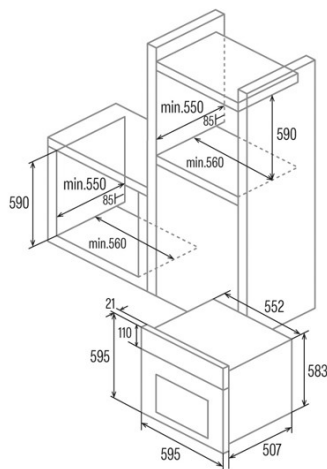

SES 7004 X

Cod. 07044351_

EAN 8422248347235

GENERAL INFORMATION

EAN/UPC	8422248347235
Subfamily	Static

Product sheet

Energy Efficiency Index (EEI)	95,2
Energy efficiency class	A
Energy consumption in conventional mode (kWh/cycle)	0,76
Heat source	Electricity
Appliance mass [Kg]	25
Number of cavities	1
Cavity volume (L)	65

Dimensions

Width (mm)	595
Height (mm)	595
Depth (mm)	519
Built-in width (mm)	560
Built-in height (mm)	590
Built-in depth (mm)	550

Controls

Control type	Mechanical
Display	No
Functions	Top_and_bottom_heating;Light;Bottom heating;Grill
Timer	No
On/off indicator	-
Thermostat indicator	√
Minimum temperature [°C]	50
Maximum temperature [°C]	250