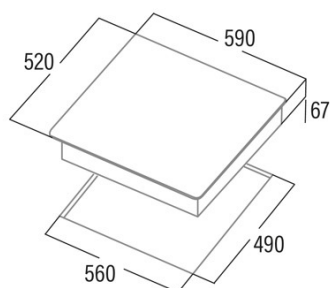

TN 604 B

Cod. 08040011

EAN 8422248109321

GENERAL INFORMATION

EAN/UPC	8422248109321
Subfamily	Radiant

Product sheet

Number of cooking zones	4
Zone 1: Technology	Radiant
Zone 1: Type of zone	Simple
Zone 1: Position	Front Left
Zone 1: Zone diameter (mm)	14
Zone 1: Power (kW)	1,2
Zone 1: Consumption (Wh / kg)	187,7
Zone 1B: Zone diameter (mm)	N/A
Zone 1C: Zone diameter (mm)	N/A
Zone 2: Technology	Radiant
Zone 2: Type of zone	Simple
Zone 2: Position	Rear Left
Zone 2: Zone diameter (mm)	18
Zone 2: Power (kW)	1,8
Zone 2: Consumption (Wh / kg)	183,4
Zone 2B: Zone diameter (mm)	N/A
Zone 2C: Zone diameter (mm)	N/A
Zone 3: Technology	Radiant
Zone 3: Type of zone	Simple
Zone 3: Position	Rear Right
Zone 3: Zone diameter (mm)	14
Zone 3: Power (kW)	1,2
Zone 3: Consumption (Wh / kg)	194,1
Zone 3B: Zone diameter (mm)	N/A
Zone 3C: Zone diameter (mm)	N/A
Zone 4: Technology	Radiant
Zone 4: Type of zone	Simple
Zone 4: Position	Front Right
Zone 4: Zone diameter (mm)	18
Zone 4: Power (kW)	1,8
Zone 4: Consumption (Wh / kg)	191,3
Zone 4B: Zone diameter (mm)	N/A
Zone 4C: Zone diameter (mm)	N/A
Zone 5: Technology	N/A
Zone 5: Type of zone	N/A
Zone 5: Position	N/A
Zone 5: Zone diameter (mm)	N/A
Zone 5B: Zone diameter (mm)	N/A
Zone 5C: Zone diameter (mm)	N/A
Zone 6: Technology	N/A
Zone 6: Type of zone	N/A
Zone 6: Position	N/A
Zone 6: Zone diameter (mm)	N/A
Zone 6B: Zone diameter (mm)	N/A
Zone 6C: Zone diameter (mm)	N/A

Dimensions

Width (mm)	590
Depth (mm)	520
Built-in width (mm)	560
Built-in depth (mm)	490
Easy installation system	Quick Fix

Finishing

Material	Glass
Bevel	No
Frame	No

Cooking supports	N/A
------------------	-----