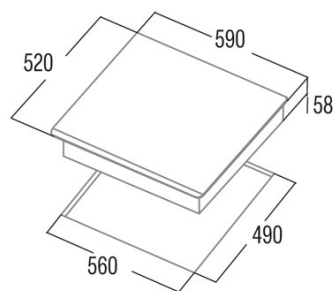

IB 6324E2 BK

Cod. **08063119**

EAN **8422248355704**

GENERAL INFORMATION

EAN/UPC	8422248355704
Subfamily	Induction

Product sheet

Number of cooking zones	4
Zone 1: Technology	Induction
Zone 1: Type of zone	Simple
Zone 1: Position	Rear Right
Zone 1: Zone diameter (mm)	18
Zone 1: Power (kW)	18
Zone 1: Booster (kW)	23
Zone 1: Consumption (Wh / kg)	1718
Zone 2: Technology	Induction
Zone 2: Type of zone	Simple
Zone 2: Position	Front Right
Zone 2: Zone diameter (mm)	16
Zone 2: Power (kW)	12
Zone 2: Booster (kW)	15
Zone 2: Consumption (Wh / kg)	1912
Zone 3: Technology	Induction
Zone 3: Type of zone	Simple
Zone 3: Position	Rear Left
Zone 3: Zone diameter (mm)	16
Zone 3: Power (kW)	12
Zone 3: Booster (kW)	15
Zone 3: Consumption (Wh / kg)	170
Zone 4: Technology	Induction
Zone 4: Type of zone	Simple
Zone 4: Position	Front Left
Zone 4: Zone diameter (mm)	21
Zone 4: Power (kW)	18
Zone 4: Booster (kW)	23
Zone 4: Consumption (Wh / kg)	1741

Dimensions

Width (mm)	590
Height (mm)	58
Depth (mm)	520
Built-in width (mm)	54
Built-in depth (mm)	49
Easy installation system	No

Finishing

Material	Glass
Bevel	Front
Frame	No
Cooking supports	N/A

Control