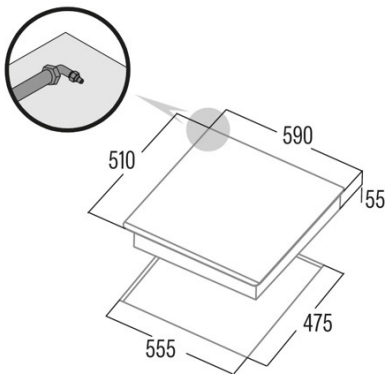

GENERAL INFORMATION

EAN/UPC	8422248068376
Subfamily	Gas

Product sheet

Number of cooking zones	3
Zone 1: Technology	GAS
Zone 1: Type of zone	Triple
Zone 1: Position	Left
Zone 1: Power (kW)	3,5
Zone 3: Technology	GAS
Zone 3: Type of zone	Semirapid
Zone 3: Position	Rear Right
Zone 3: Power (kW)	1,75
Zone 4: Technology	GAS
Zone 4: Type of zone	Auxiliary
Zone 4: Position	Front Right
Zone 4: Power (kW)	1

Dimensions

Width (mm)	590
Height (mm)	55
Depth (mm)	510
Built-in width (mm)	555
Built-in depth (mm)	475
Easy installation system	Clamping System

Finishing

Material	Glass
Bevel	No
Frame	No
Cooking supports	Cast Iron

Control

Control type	Mechanical
Control position	Front Centre
Independent zone control	√
Hidden control	-
Power levels	Gradual
Cooking time programming	-
Countdown alarm	-
Power management	-
Available power limits (kW)	No
Connectivity	No
Autoignition	220-240V

Safety

Safety lock	-
Child lock	No
Residual heat indicator	-
Automatic cookware detection	-
Smart cookware detection	-
Automatic safety shutdown	-
Liquid spill detection	-
Safety valve	√

Electrical connection

Nominal voltage (V)	220-240
Nominal frequency (Hz)	50/60
Nominal input power (W)	6,25
Multiphase connection option	2 phases
Electric shock protection	Class I