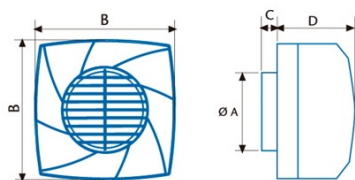

Ø A	B	C	D
CB-250 PLUS	96/118	208	17	122

GENERAL INFORMATION

EAN/UPC	8422248114417
Subfamily	Centrifugal

General features

Motor type	AC/SHADED POLE
Motor model	SP5820
Motor power (W)	45
Lighting technology	N/A
Light quantity	N/A
Filter type	N/A
Number of layers	N/A
Control description	N/A
Power levels	1
Timer	-
Hygro timer	-
Electronic filter saturation indicator	√
Dimmable lighting	-

Installation

Width (mm)	208
Height (mm)	208
Depth (mm)	139
Total minimum height (mm)	208
Outlet diameter (mm)	119
Anti-return flap included	√
Easy installation system	Si

Power connection

Nominal voltage (V)	230
Nominal frequency (Hz)	50
Nominal input power (W)	45
Plug type	No plug

Accessories

Backdraught seal	Backdraught shutters included

Power and water connection

Nominal voltage (V)	230
Nominal frequency (Hz)	50
Nominal input power (W)	45
Plug type	No plug