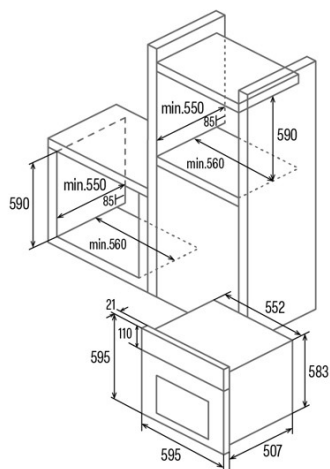

GENERAL INFORMATION

EAN/UPC	8422248347235
Subfamily	Static

Product sheet

Energy Efficiency Index (EEI)	95,2
Energy efficiency class	A
Energy consumption in conventional mode (kWh/cycle)	0,76
Heat source	Electricity
Appliance mass [Kg]	25
Number of cavities	1
Cavity volume (L)	65

Dimensions

Width (mm)	450
Height (mm)	330
Depth (mm)	440
Built-in width (mm)	595
Built-in height (mm)	595
Built-in depth (mm)	507

Controls

Control type	Mechanical
Display	No
Number of functions	4
Functions	Grill;Top and bottom heating;Light;Bottom heating
Thermostat indicator	√
Minimum temperature [°C]	50
Maximum temperature [°C]	250

Characteristics

Enamel	Easy cleaning Nclean enamel
Removable inner glass	√
Number of door glasses	2
Cavity type	Embossed
Levels	5

Safety

Cooling fan	√
Automatic safety shutdown	-

Electrical connection

Lower power of the heating element [W]	1200
Nominal voltage (V)	220-240
Nominal frequency (Hz)	50/60
Nominal input power (W)	2300
Power cord length (m)	0,9
Plug type	No plug

Accessories

Flat tray	√
Pizza stone	-