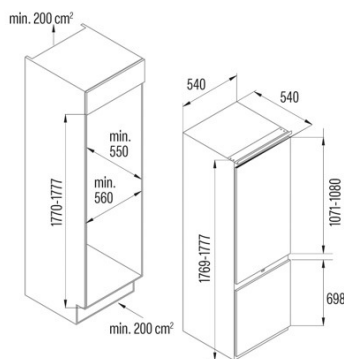

GENERAL INFORMATION

EAN/UPC	8422248350945
Subfamily	Combi

Product sheet according to EU Regulation 2019/2016

Category	7
Energy efficiency class	E
Energy consumption [kWh/year]	216
Refrigerator storage volume [l]	179
Freezer storage volume [l]	70
Star rating	4
Frost-free fridge	-
Frost-free freezer	-
Power cut safety [h]	10
Freezing capacity [kg/24h]	3,2
Climate class	N/ST
Noise emissions [dBA]	39
Installation type	Built-In

Refrigerator equipment

Number of door balconies	3
Number of glass shelves	3
Wine rack	-
Fruit and vegetable drawer	1
Meat and fish chiller	0
Metallic interior decoration	-
Number of egg trays	1
Egg capacity	1-6

Freezer equipment

Number of drawers	3
Ice trays	1
Ice cube capacity	1-12

Illumination

Refrigerator light	√
Freezer light	-
LED light	√

Power and water connection

Nominal voltage (V)	220-240
Nominal frequency (Hz)	50
Nominal input power (W)	115
Electric shock protection	Class I
Power cord length (m)	1600
Plug type	Type F

Control

Control type	Electronic
Display	No
Cooling system	Static
Electronic regulation of refrigerator temperature	√
Electronic regulation of freezer temperature	-
Super cooling function	√
Super freezing function	√
Public holiday celebration	-
Winter-summer function	-

Installation

Width (mm)	540
Height (mm)	1777
Depth (mm)	540