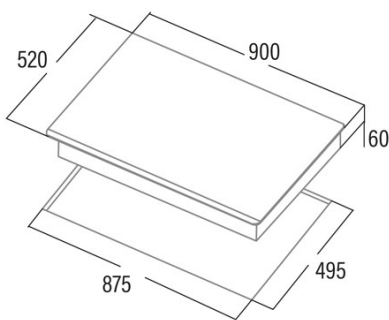

INSB 9012 BK

Cod. **08024402**

EAN **8422248109413**

GENERAL INFORMATION

EAN/UPC	8422248109413
Subfamily	Induction

Product sheet

Number of cooking zones	5
Zone 1: Technology	Induction
Zone 1: Type of zone	Rectangular Flexible
Zone 1: Position	Front Left
Zone 1: Zone diameter (mm)	21x20
Zone 1: Power (kW)	1,5
Zone 1: Booster (kW)	2
Zone 1: Consumption (Wh / kg)	182,9
Zone 1B: Zone diameter (mm)	N/A
Zone 1C: Zone diameter (mm)	N/A
Zone 2: Technology	Induction
Zone 2: Type of zone	Rectangular Flexible
Zone 2: Position	Rear Left
Zone 2: Zone diameter (mm)	21x20
Zone 2: Power (kW)	2
Zone 2: Booster (kW)	2,8
Zone 2: Consumption (Wh / kg)	182,7
Zone 2B: Zone diameter (mm)	N/A
Zone 2C: Zone diameter (mm)	N/A
Zone 3: Technology	Induction
Zone 3: Type of zone	Simple
Zone 3: Position	Centre
Zone 3: Zone diameter (mm)	30
Zone 3: Power (kW)	2,3
Zone 3: Booster (kW)	3
Zone 3: Consumption (Wh / kg)	216,3
Zone 3B: Zone diameter (mm)	N/A
Zone 3C: Zone diameter (mm)	N/A
Zone 4: Technology	Induction
Zone 4: Type of zone	Rectangular Flexible
Zone 4: Position	Rear Right
Zone 4: Zone diameter (mm)	21x20
Zone 4: Power (kW)	1,5
Zone 4: Booster (kW)	2
Zone 4: Consumption (Wh / kg)	182,9
Zone 4B: Zone diameter (mm)	N/A
Zone 4C: Zone diameter (mm)	N/A
Zone 5: Technology	Induction
Zone 5: Type of zone	Rectangular Flexible
Zone 5: Position	Front Right
Zone 5: Zone diameter (mm)	21x20
Zone 5: Power (kW)	2
Zone 5: Booster (kW)	2,8
Zone 5: Consumption (Wh / kg)	182,7
Zone 5B: Zone diameter (mm)	N/A
Zone 5C: Zone diameter (mm)	N/A
Zone 6: Technology	N/A
Zone 6: Type of zone	N/A
Zone 6: Position	N/A
Zone 6: Zone diameter (mm)	N/A
Zone 6B: Zone diameter (mm)	N/A
Zone 6C: Zone diameter (mm)	N/A

Dimensions

Width (mm)	900
Height (mm)	60
Depth (mm)	520