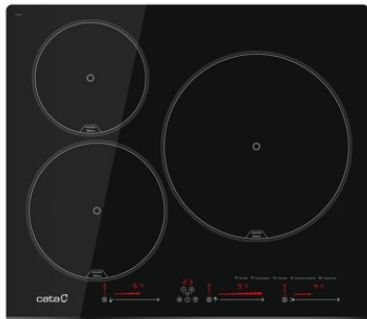

GENERAL INFORMATION

EAN/UPC	8422248355735
Subfamily	Induction

**INSB 6003E2 BK 220-
240V 50-60Hz**

Cod. **08063122**

EAN **8422248355735**