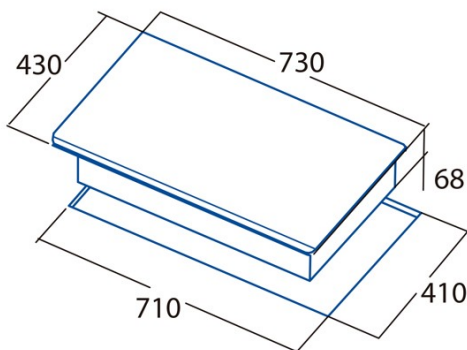

IB 073 BK

Cod. **08081100**

EAN **8422248075473**

GENERAL INFORMATION

EAN/UPC	8422248075473
Subfamily	Induction

Product sheet

Number of cooking zones	3
Zone 1: Technology	Induction
Zone 1: Type of zone	Simple
Zone 1: Position	Front Left
Zone 1: Zone diameter (mm)	22
Zone 1: Power (kW)	2,3
Zone 1: Booster (kW)	3
Zone 1B: Zone diameter (mm)	N/A
Zone 1C: Zone diameter (mm)	N/A
Zone 2: Technology	Induction
Zone 2: Type of zone	Simple
Zone 2: Position	Rear Centre
Zone 2: Zone diameter (mm)	18
Zone 2: Power (kW)	1,4
Zone 2B: Zone diameter (mm)	N/A
Zone 2C: Zone diameter (mm)	N/A
Zone 3: Technology	Induction
Zone 3: Type of zone	Simple
Zone 3: Position	Right
Zone 3: Zone diameter (mm)	27
Zone 3: Power (kW)	2,3
Zone 3: Booster (kW)	3
Zone 3: Consumption (Wh / kg)	187,2
Zone 3B: Zone diameter (mm)	N/A
Zone 3C: Zone diameter (mm)	N/A
Zone 4: Technology	N/A
Zone 4: Type of zone	N/A
Zone 4: Position	N/A
Zone 4: Zone diameter (mm)	N/A
Zone 4B: Zone diameter (mm)	N/A
Zone 4C: Zone diameter (mm)	N/A
Zone 5: Technology	N/A
Zone 5: Type of zone	N/A
Zone 5: Position	N/A
Zone 5: Zone diameter (mm)	N/A
Zone 5B: Zone diameter (mm)	N/A
Zone 5C: Zone diameter (mm)	N/A
Zone 6: Technology	N/A
Zone 6: Type of zone	N/A
Zone 6: Position	N/A
Zone 6: Zone diameter (mm)	N/A
Zone 6B: Zone diameter (mm)	N/A
Zone 6C: Zone diameter (mm)	N/A

Dimensions

Width (mm)	730
Depth (mm)	430
Built-in width (mm)	710
Built-in depth (mm)	410
Easy installation system	Quick Fix

Finishing

Material	Glass
Bevel	Front
Frame	No
Cooking supports	N/A

Control

Control type	Slider Touch Control
Control position	Front Centre
Independent zone control	-
Hidden control	-
Power levels	9 + Booster
Knob type	N/A
Cooking time programming	√
Countdown alarm	√
Power management	-
Connectivity	No
Autoignition	N/A