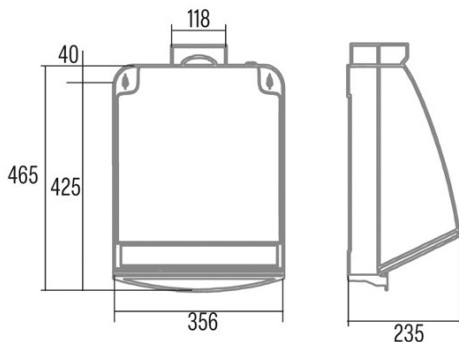

PROFESSIONAL 750 L

Cod. 00117100

EAN 8422248100823

GENERAL INFORMATION

EAN/UPC	8422248100823
Subfamily	Kitchen Extractor

Product sheet according to directives EU65/2014 - EN61591, EN60704-2-13, EN50564

AEC (Annual energy consumption) (kWh/year)	66,8
EEl class (energy efficiency class)	D
FDE (fluid dynamic efficiency)	8,7
FDE class (fluid dynamic efficiency class)	E
LE (light efficiency) (lux/W)	1,5
LE class (light efficiency class)	F
GFE (grease filtering efficiency)	53,7
GFE class (grease filtering efficiency class)	F
Airflow in normal mode MAX (m3/h)	600
Acoustic power in normal mode MAX (dB)	49
Po (energy consumption in off mode) (W)	0
Ps (energy consumption in standby mode) (W)	0

Integration directive EU 66/2014

f (time increase factor)	1,8
EEl (Energy Efficiency Index)	90,9
QBEP (maximum efficiency at air flow point) (m3/h)	278,9
PBEP (maximum efficiency at pressure point) (Pa)	102,9
WBEP (power consumption at maximum efficiency) (W)	91,9
WL (nominal power lighting system) (W)	14
EMIDDLE (Average illuminance on the cooking surface) (lux)	59

External Dimensions

Width (mm)	356
Depth (mm)	235
Minimum total height (mm)	650
Diamètre de sortie (mm)	118

Characteristics

Motor quantity	1
Maximum pressure (Pa)	190
Free out airflow (m3/h)	600
Filter technology	Malla
Booster	-
Timer	-
Filter saturation indicator	-
Charcoal filter replacement indicator	-
Dimmer function	-
Remote control	-