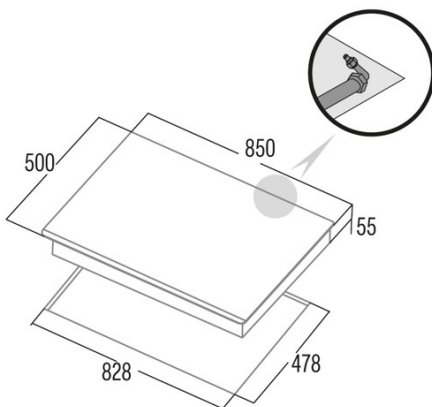

GENERAL INFORMATION

EAN/UPC	8422248081948
Subfamily	Gas

Product sheet

Number of cooking zones	5
Zone 1: Technology	GAS
Zone 1: Type of zone	Triple
Zone 1: Position	Centre
Zone 1: Power (kW)	3,5
Zone 2: Technology	GAS
Zone 2: Type of zone	Rapid
Zone 2: Position	Rear Right
Zone 2: Power (kW)	3
Zone 3: Technology	GAS
Zone 3: Type of zone	Semirapid
Zone 3: Position	Front Left
Zone 3: Power (kW)	1,75
Zone 4: Technology	GAS
Zone 4: Type of zone	Auxiliary
Zone 4: Position	Front Left
Zone 4: Power (kW)	1
Zone 5: Technology	GAS
Zone 5: Type of zone	Semirapid
Zone 5: Position	Rear Right
Zone 5: Power (kW)	1,75

Dimensions

Width (mm)	850
Height (mm)	55
Depth (mm)	500
Built-in width (mm)	828
Built-in depth (mm)	478
Easy installation system	Clamping System

Finishing

Material	Stainless Steel
Bevel	No
Frame	No
Cooking supports	Cast Iron

Control

Control type	Mechanical
Control position	Front Centre
Independent zone control	√
Hidden control	-
Power levels	Gradual
Cooking time programming	-
Countdown alarm	-
Power management	-
Available power limits (kW)	No
Connectivity	No
Autoignition	220-240V

Safety

Safety lock	-
Child lock	No
Residual heat indicator	-
Automatic cookware detection	-
Smart cookware detection	-
Automatic safety shutdown	-
Liquid spill detection	-