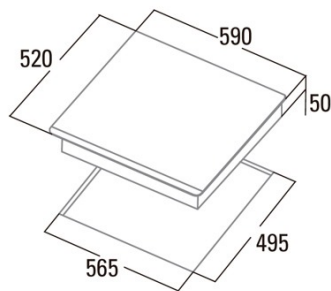

GIGA 600 SD

Cod. **08026609**

EAN **8422248069014**

GENERAL INFORMATION

EAN/UPC	8422248069014
Subfamily	Induction

Product sheet

Number of cooking zones	4
Zone 1: Technology	Induction
Zone 1: Type of zone	Rectangular Flexible
Zone 1: Position	Front Left
Zone 1: Zone diameter (mm)	23,5x19
Zone 1: Power (kW)	2,1
Zone 1: Booster (kW)	3,7
Zone 1: Consumption (Wh / kg)	182,7
Zone 1B: Zone diameter (mm)	N/A
Zone 1C: Zone diameter (mm)	N/A
Zone 2: Technology	Induction
Zone 2: Type of zone	Rectangular Flexible
Zone 2: Position	Rear Left
Zone 2: Zone diameter (mm)	23,5x19
Zone 2: Power (kW)	2,1
Zone 2: Booster (kW)	3,7
Zone 2: Consumption (Wh / kg)	182,7
Zone 2B: Zone diameter (mm)	N/A
Zone 2C: Zone diameter (mm)	N/A
Zone 3: Technology	Induction
Zone 3: Type of zone	Rectangular Flexible
Zone 3: Position	Rear Right
Zone 3: Zone diameter (mm)	23,5x19
Zone 3: Power (kW)	2,1
Zone 3: Booster (kW)	3,7
Zone 3: Consumption (Wh / kg)	182,7
Zone 3B: Zone diameter (mm)	N/A
Zone 3C: Zone diameter (mm)	N/A
Zone 4: Technology	Induction
Zone 4: Type of zone	Rectangular Flexible
Zone 4: Position	Front Right
Zone 4: Zone diameter (mm)	23,5x19
Zone 4: Power (kW)	2,1
Zone 4: Booster (kW)	3,7
Zone 4: Consumption (Wh / kg)	182,7
Zone 4B: Zone diameter (mm)	N/A
Zone 4C: Zone diameter (mm)	N/A
Zone 5: Technology	N/A
Zone 5: Zone diameter (mm)	N/A
Zone 5B: Zone diameter (mm)	N/A
Zone 5C: Zone diameter (mm)	N/A
Zone 6: Technology	N/A
Zone 6: Zone diameter (mm)	N/A
Zone 6B: Zone diameter (mm)	N/A
Zone 6C: Zone diameter (mm)	N/A

Dimensions

Width (mm)	590
Height (mm)	50
Depth (mm)	520
Built-in width (mm)	565
Built-in depth (mm)	495
Easy installation system	Quick Fix

Finishing

Material	Glass
Bevel	Front