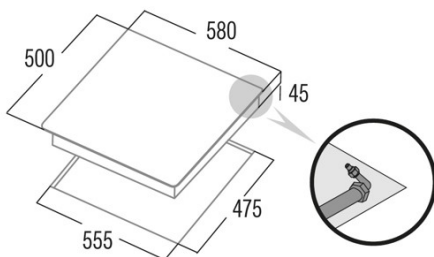

GENERAL INFORMATION

EAN/UPC	8422248067775
Subfamily	Gas

Product sheet

Number of cooking zones	4
Zone 2: Technology	GAS
Zone 2: Type of zone	Rapid
Zone 2: Position	Front Left
Zone 2: Power (kW)	3
Zone 3: Technology	GAS
Zone 3: Type of zone	Semirapid
Zone 3: Position	Rear Left
Zone 3: Power (kW)	1,75
Zone 4: Technology	GAS
Zone 4: Type of zone	Auxiliary
Zone 4: Position	Front Right
Zone 4: Power (kW)	1
Zone 5: Technology	GAS
Zone 5: Type of zone	Semirapid
Zone 5: Position	Rear Right
Zone 5: Power (kW)	1,75

Dimensions

Width (mm)	580
Height (mm)	45
Depth (mm)	500
Built-in width (mm)	555
Built-in depth (mm)	475
Easy installation system	Clamping System

Finishing

Material	Stainless Steel
Bevel	No
Frame	No
Cooking supports	Cast Iron

Control

Control type	Mechanical
Control position	Right side
Independent zone control	√
Hidden control	-
Power levels	Gradual
Cooking time programming	-
Countdown alarm	-
Power management	-
Available power limits (kW)	No
Connectivity	No
Autoignition	220-240V

Safety

Safety lock	-
Child lock	No
Residual heat indicator	-
Automatic cookware detection	-
Smart cookware detection	-
Automatic safety shutdown	-
Liquid spill detection	-
Safety valve	√

Electrical connection

Nominal voltage (V)	220-240