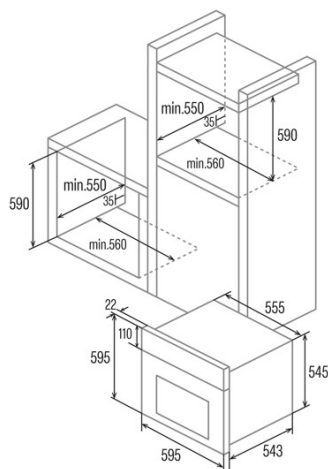

MDS 8007 BK

Cod. 07034508

EAN 8422248347693

GENERAL INFORMATION

| | |
|-----------|---------------|
| EAN/UPC | 8422248347693 |
| Subfamily | Multifunction |

Product sheet

| | |
|-----------------------------------------------------|-------------|
| Energy Efficiency Index (EEI) | 86,6 |
| Energy efficiency class | A |
| Energy consumption in conventional mode (kWh/cycle) | 0,85 |
| Energy consumption in fan mode (kWh/cycle) | 0,84 |
| Heat source | Electricity |
| Appliance mass [Kg] | 30,6 |
| Number of cavities | 1 |
| Cavity volume (L) | 80 |

Dimensions

| | |
|-------------|-----|
| Width (mm) | 595 |
| Height (mm) | 595 |
| Depth (mm) | 543 |

Controls

| | |
|--------------------------|-----------------------------------------------------------------------------------------------------------------------------------------------------------------------------------------------------------------------------------------------------------------------|
| Control type | Mechanical |
| Display | WHITE |
| Number of functions | 7 |
| Functions | Top_and_bottom_heating;Top and bottom heating;Bottom heating with fan;Top and bottom heating with fan;Top and bottom heating with fan;Defrosting;Top heating with fan;Bottom heating with fan;Top heating with fan;Grill;Defrosting;Grill;Grill and fan;Grill and fan |
| Timer | Electronic |
| On/off indicator | √ |
| Thermostat indicator | √ |
| Minimum temperature [°C] | 40 |
| Maximum temperature [°C] | 240 |

Characteristics

| | |
|------------------------|-----|
| Cleaning | No |
| Removable inner glass | √ |
| Light type | LED |
| Number of light bulbs | 15 |
| Bulb power [W] | 1 |
| Number of door glasses | 2 |
| Manual door lock | √ |
| Soft close | - |
| Side racks | √ |
| Levels | 6 |
| Telescopic guides | 1 |
| Convection fan | √ |