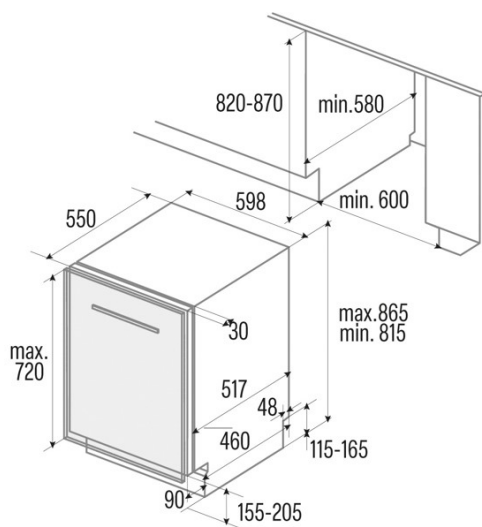

LVI 62014

Cod. **07200078**

EAN **8422248351379**

GENERAL INFORMATION

EAN/UPC	8422248351379
Subfamily	Built-in

Power connection

Nominal voltage (V)	220-240
Nominal frequency (Hz)	50
Nominal input power (W)	1760
Electric shock protection	Class II
Power cord length (m)	1500
Plug type	Type F

Product sheet according to EU Regulation 2019/2022 - 2019/2017

Default placement settings	14
Energy efficiency class	D
Noise level [dBA]	47
Installation type	Built-in

Control panel

Control type	Soft Touch Buttons
Display	LED
Salt control indicator	√
Rinse aid control indicator	√
Start delay	3-6-9h
Remaining time indicator	√
Start/Pause	√

Power and water connection

Nominal voltage (V)	220-240
Nominal frequency (Hz)	50
Nominal input power (W)	1760
Electric shock protection	Class II
Power cord length (m)	1500
Plug type	Type F
Inlet water hose length (m)	1500
Drainage water hose length (m)	1400

Installation

Width (mm)	598
Min. height (mm)	815
Depth (mm)	550
Adjustable height	√
Built-in width (mm)	600
Inner height (mm)	820
Built-in depth (mm)	580
Maximum door height (mm)	720
Sliding door	-