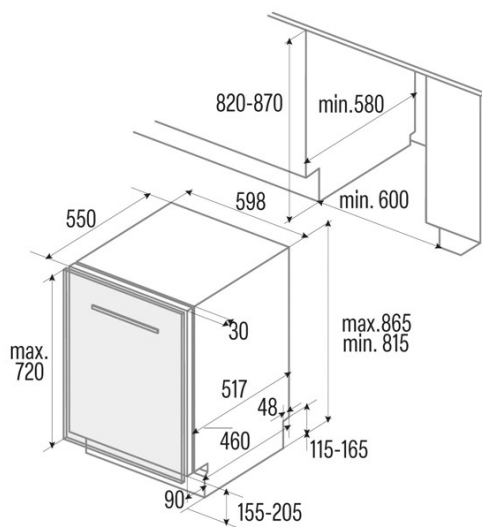

GENERAL INFORMATION

EAN/UPC	8422248351386
Subfamily	Built-in

Power connection

Nominal voltage (V)	220-240
Nominal frequency (Hz)	50
Nominal input power (W)	1760
Power cord length (m)	1500
Plug type	Type C

Product sheet according to EU Regulation 2019/2022 - 2019/2017

Default placement settings	14
Energy efficiency class	E
Energy consumption in off mode [W]	0
Noise level [dBA]	47
Installation type	Built-In

Control panel

Control type	Soft Touch Buttons
Display	LED
Salt control indicator	√
Rinse aid control indicator	√
Start delay	3-6-9h
Remaining time indicator	√
Start/Pause	√

Programmes and functions

Number of programmes	8
Programme 1 - Name	Intensive
Programme 1 - Temperature (°C)	65
Programme 2 - Name	Normal
Programme 2 - Temperature (°C)	55
Programme 3 - Name	Eco
Programme 3 - Temperature (°C)	45
Programme 4 - Name	Express 90'
Programme 4 - Temperature (°C)	60
Programme 5 - Name	Glass
Programme 5 - Temperature (°C)	50
Programme 6 - Name	Quick 30'
Programme 6 - Temperature (°C)	45
Programme 7 - Name	Automatic
Programme 7 - Temperature (°C)	55
Programme 7 - Duration (mins.)	65

Power and water connection

Nominal voltage (V)	220-240
Nominal frequency (Hz)	50
Nominal input power (W)	1760
Power cord length (m)	1500
Plug type	Type C
Inlet water hose length (m)	1500
Drainage water hose length (m)	1400

Installation

Width (mm)	598
Min. height (mm)	815
Depth (mm)	550
Adjustable height	√
Built-in width (mm)	600
Inner height (mm)	820
Built-in depth (mm)	580