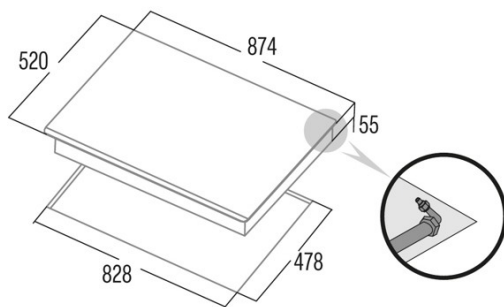

GENERAL INFORMATION

EAN/UPC	8422248081924
Subfamily	Gas

Product sheet

Number of cooking zones	5
Zone 1: Technology	Gas
Zone 1: Type of zone	Triple
Zone 1: Position	Centre
Zone 1: Power (kW)	3,5
Zone 2: Technology	Gas
Zone 2: Type of zone	Rapid
Zone 2: Position	Rear Right
Zone 2: Power (kW)	3
Zone 3: Technology	Gas
Zone 3: Type of zone	Semirapid
Zone 3: Position	Rear Left
Zone 3: Power (kW)	1,75
Zone 4: Technology	Gas
Zone 4: Type of zone	Auxiliary
Zone 4: Position	Front Right
Zone 4: Power (kW)	1
Zone 5: Technology	Gas
Zone 5: Type of zone	Semirapid
Zone 5: Position	Front Left
Zone 5: Power (kW)	1,75

Dimensions

Width (mm)	874
Height (mm)	55
Depth (mm)	520
Built-in width (mm)	828
Built-in depth (mm)	478
Easy installation system	Clamping System

Finishing

Material	Glass
Bevel	No
Frame	No
Cooking supports	Cast Iron

Control

Control type	Mechanical
Control position	Front Centre
Independent zone control	√
Hidden control	-
Power levels	Gradual
Cooking time programming	-
Countdown alarm	-
Power management	-
Available power limits (kW)	No
Connectivity	No
Autoignition	220-240V

Safety

Safety lock	-
Child lock	No
Residual heat indicator	-
Automatic cookware detection	-
Smart cookware detection	-
Automatic safety shutdown	-
Liquid spill detection	-