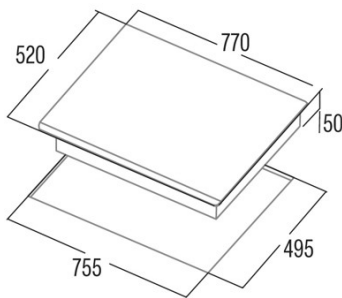

GIGA 750 BK

Cod. **08026001**

EAN **8422248054485**

GENERAL INFORMATION

EAN/UPC	8422248054485
Subfamily	Induction

Product sheet

Number of cooking zones	6
Zone 1: Technology	Induction
Zone 1: Type of zone	Rectangular Flexible
Zone 1: Position	Front Left
Zone 1: Zone diameter (mm)	23,5x19
Zone 1: Power (kW)	2,1
Zone 1: Booster (kW)	3,7
Zone 1: Consumption (Wh / kg)	182,7
Zone 1B: Zone diameter (mm)	N/A
Zone 1C: Zone diameter (mm)	N/A
Zone 2: Technology	Induction
Zone 2: Type of zone	Rectangular Flexible
Zone 2: Position	Rear Left
Zone 2: Zone diameter (mm)	23,5x19
Zone 2: Power (kW)	2,1
Zone 2: Booster (kW)	3,7
Zone 2: Consumption (Wh / kg)	182,7
Zone 2B: Zone diameter (mm)	N/A
Zone 2C: Zone diameter (mm)	N/A
Zone 3: Technology	Induction
Zone 3: Type of zone	Rectangular Flexible
Zone 3: Position	Front Centre
Zone 3: Zone diameter (mm)	23,5x19
Zone 3: Power (kW)	2,1
Zone 3: Booster (kW)	3,7
Zone 3: Consumption (Wh / kg)	182,7
Zone 3B: Zone diameter (mm)	N/A
Zone 3C: Zone diameter (mm)	N/A
Zone 4: Technology	Induction
Zone 4: Type of zone	Rectangular Flexible
Zone 4: Position	Rear Centre
Zone 4: Zone diameter (mm)	23,5x19
Zone 4: Power (kW)	2,1
Zone 4: Booster (kW)	3,7
Zone 4: Consumption (Wh / kg)	182,7
Zone 4B: Zone diameter (mm)	N/A
Zone 4C: Zone diameter (mm)	N/A
Zone 5: Technology	Induction
Zone 5: Type of zone	Rectangular Flexible
Zone 5: Position	Rear Right
Zone 5: Zone diameter (mm)	23,5x19
Zone 5: Power (kW)	2,1
Zone 5: Booster (kW)	3,7
Zone 5: Consumption (Wh / kg)	182,7
Zone 5B: Zone diameter (mm)	N/A
Zone 5C: Zone diameter (mm)	N/A
Zone 6: Technology	Induction
Zone 6: Type of zone	Rectangular Flexible
Zone 6: Position	Front Right
Zone 6: Zone diameter (mm)	23,5x19
Zone 6: Power (kW)	2,1
Zone 6: Booster (kW)	3,7
Zone 6: Consumption (Wh / kg)	182,7
Zone 6B: Zone diameter (mm)	N/A
Zone 6C: Zone diameter (mm)	N/A

Dimensions