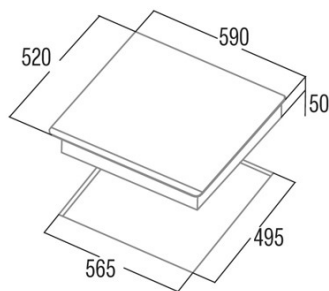

GIGA 600 BK

Cod. **08026002**

EAN **8422248059190**

GENERAL INFORMATION

EAN/UPC	8422248059190
Subfamily	Induction

Product sheet

Number of cooking zones	4
Zone 1: Technology	Induction
Zone 1: Type of zone	Rectangular Flexible
Zone 1: Position	Front Left
Zone 1: Zone diameter (mm)	23,5x19
Zone 1: Power (kW)	2,1
Zone 1: Booster (kW)	3,7
Zone 1: Consumption (Wh / kg)	182,7
Zone 1B: Zone diameter (mm)	N/A
Zone 1C: Zone diameter (mm)	N/A
Zone 2: Technology	Induction
Zone 2: Type of zone	Rectangular Flexible
Zone 2: Position	Rear Left
Zone 2: Zone diameter (mm)	23,5x19
Zone 2: Power (kW)	2,1
Zone 2: Booster (kW)	3,7
Zone 2: Consumption (Wh / kg)	182,7
Zone 2B: Zone diameter (mm)	N/A
Zone 2C: Zone diameter (mm)	N/A
Zone 3: Technology	Induction
Zone 3: Type of zone	Rectangular Flexible
Zone 3: Position	Rear Right
Zone 3: Zone diameter (mm)	23,5x19
Zone 3: Power (kW)	2,1
Zone 3: Booster (kW)	3,7
Zone 3: Consumption (Wh / kg)	182,7
Zone 3B: Zone diameter (mm)	N/A
Zone 3C: Zone diameter (mm)	N/A
Zone 4: Technology	Induction
Zone 4: Type of zone	Rectangular Flexible
Zone 4: Position	Front Right
Zone 4: Zone diameter (mm)	23,5x19
Zone 4: Power (kW)	2,1
Zone 4: Booster (kW)	3,7
Zone 4: Consumption (Wh / kg)	182,7
Zone 4B: Zone diameter (mm)	N/A
Zone 4C: Zone diameter (mm)	N/A
Zone 5: Technology	N/A
Zone 5: Type of zone	N/A
Zone 5: Position	N/A
Zone 5: Zone diameter (mm)	N/A
Zone 5B: Zone diameter (mm)	N/A
Zone 5C: Zone diameter (mm)	N/A
Zone 6: Technology	N/A
Zone 6: Type of zone	N/A
Zone 6: Position	N/A
Zone 6: Zone diameter (mm)	N/A
Zone 6B: Zone diameter (mm)	N/A
Zone 6C: Zone diameter (mm)	N/A

Dimensions

Width (mm)	590
Height (mm)	50
Depth (mm)	520
Built-in width (mm)	565
Built-in depth (mm)	495
Easy installation system	Quick Fix