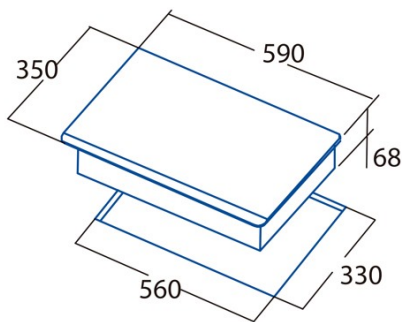

IB 2 PLUS BK

Cod. **08027203**

EAN **8422248055864**

GENERAL INFORMATION

EAN/UPC	8422248055864
Subfamily	Induction

Product sheet

Number of cooking zones	2
Zone 1: Technology	Induction
Zone 1: Type of zone	Simple
Zone 1: Position	Left
Zone 1: Zone diameter (mm)	22
Zone 1: Power (kW)	2,3
Zone 1: Booster (kW)	3
Zone 1: Consumption (Wh / kg)	176,3
Zone 1B: Zone diameter (mm)	N/A
Zone 1C: Zone diameter (mm)	N/A
Zone 2: Technology	Induction
Zone 2: Type of zone	Simple
Zone 2: Position	Right
Zone 2: Zone diameter (mm)	18
Zone 2: Power (kW)	1,4
Zone 2: Consumption (Wh / kg)	184,9
Zone 2B: Zone diameter (mm)	N/A
Zone 2C: Zone diameter (mm)	N/A
Zone 3: Technology	N/A
Zone 3: Type of zone	N/A
Zone 3: Position	N/A
Zone 3: Zone diameter (mm)	N/A
Zone 3B: Zone diameter (mm)	N/A
Zone 3C: Zone diameter (mm)	N/A
Zone 4: Technology	N/A
Zone 4: Type of zone	N/A
Zone 4: Position	N/A
Zone 4: Zone diameter (mm)	N/A
Zone 4B: Zone diameter (mm)	N/A
Zone 4C: Zone diameter (mm)	N/A
Zone 5: Technology	N/A
Zone 5: Type of zone	N/A
Zone 5: Position	N/A
Zone 5: Zone diameter (mm)	N/A
Zone 5B: Zone diameter (mm)	N/A
Zone 5C: Zone diameter (mm)	N/A
Zone 6: Technology	N/A
Zone 6: Type of zone	N/A
Zone 6: Position	N/A
Zone 6: Zone diameter (mm)	N/A
Zone 6B: Zone diameter (mm)	N/A
Zone 6C: Zone diameter (mm)	N/A

Dimensions

Width (mm)	590
Depth (mm)	350
Built-in width (mm)	560
Built-in depth (mm)	330
Easy installation system	Quick Fix

Finishing

Material	Glass
Bevel	Front
Frame	No
Cooking supports	N/A

Control

Control type	Touch control
Control position	Front Right
Independent zone control	-
Hidden control	-
Power levels	9 + Booster
Knob type	N/A
Cooking time programming	√
Countdown alarm	√
Power management	-
Connectivity	No
Autoignition	N/A