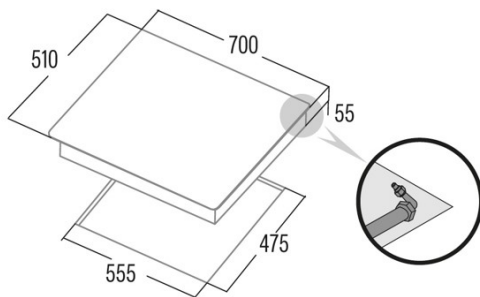

GENERAL INFORMATION

EAN/UPC	8422248081962
Subfamily	Gas

Product sheet

Number of cooking zones	5
Zone 1: Technology	GAS
Zone 1: Type of zone	Triple
Zone 1: Position	Centre
Zone 1: Power (kW)	3,5
Zone 2: Technology	GAS
Zone 2: Type of zone	Rapid
Zone 2: Position	Rear Right
Zone 2: Power (kW)	3
Zone 3: Technology	GAS
Zone 3: Type of zone	Semirapid
Zone 3: Position	Front Left
Zone 3: Power (kW)	1,75
Zone 4: Technology	GAS
Zone 4: Type of zone	Auxiliary
Zone 4: Position	Rear Left
Zone 4: Power (kW)	1
Zone 5: Technology	GAS
Zone 5: Type of zone	Semirapid
Zone 5: Position	Front Right
Zone 5: Power (kW)	1,75

Dimensions

Width (mm)	700
Height (mm)	55
Depth (mm)	510
Built-in width (mm)	555
Built-in depth (mm)	470
Easy installation system	Clamping System

Finishing

Material	Glass
Bevel	No
Frame	No
Cooking supports	Cast Iron

Control

Control type	Mechanical
Control position	Front Centre
Independent zone control	√
Hidden control	-
Power levels	Gradual
Cooking time programming	-
Countdown alarm	-
Power management	-
Available power limits (kW)	No
Connectivity	No
Autoignition	220-240V

Safety

Safety lock	-
Child lock	No
Residual heat indicator	-
Automatic cookware detection	-
Smart cookware detection	-
Automatic safety shutdown	-
Liquid spill detection	-