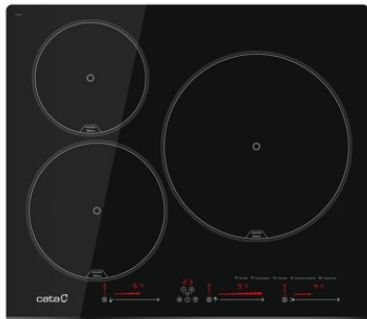

GENERAL INFORMATION

EAN/UPC	8422248355735
Subfamily	Induction

INSB 6003E2 BK 220-240V 50-60Hz

Cod. **08063122**

EAN **8422248355735**