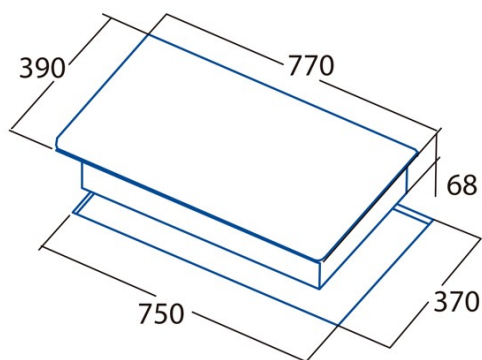

IB 753 BK

Cod. **08081202**

EAN **8422248054478**

GENERAL INFORMATION

EAN/UPC	8422248054478
Subfamily	Induction

Product sheet

Number of cooking zones	3
Zone 1: Technology	Induction
Zone 1: Type of zone	Simple
Zone 1: Position	Front Left
Zone 1: Zone diameter (mm)	22
Zone 1: Power (kW)	2,3
Zone 1: Booster (kW)	3
Zone 1: Consumption (Wh / kg)	176,3
Zone 1B: Zone diameter (mm)	N/A
Zone 1C: Zone diameter (mm)	N/A
Zone 2: Technology	Induction
Zone 2: Type of zone	Simple
Zone 2: Position	Rear Centre
Zone 2: Zone diameter (mm)	18
Zone 2: Power (kW)	1,4
Zone 2: Consumption (Wh / kg)	184,9
Zone 2B: Zone diameter (mm)	N/A
Zone 2C: Zone diameter (mm)	N/A
Zone 3: Technology	Induction
Zone 3: Type of zone	Simple
Zone 3: Position	Right
Zone 3: Zone diameter (mm)	27
Zone 3: Power (kW)	2,3
Zone 3: Booster (kW)	3
Zone 3: Consumption (Wh / kg)	187,2
Zone 3B: Zone diameter (mm)	N/A
Zone 3C: Zone diameter (mm)	N/A
Zone 4: Technology	N/A
Zone 4: Type of zone	N/A
Zone 4: Position	N/A
Zone 4: Zone diameter (mm)	N/A
Zone 4B: Zone diameter (mm)	N/A
Zone 4C: Zone diameter (mm)	N/A
Zone 5: Technology	N/A
Zone 5: Type of zone	N/A
Zone 5: Position	N/A
Zone 5: Zone diameter (mm)	N/A
Zone 5B: Zone diameter (mm)	N/A
Zone 5C: Zone diameter (mm)	N/A
Zone 6: Technology	N/A
Zone 6: Type of zone	N/A
Zone 6: Position	N/A
Zone 6: Zone diameter (mm)	N/A
Zone 6B: Zone diameter (mm)	N/A
Zone 6C: Zone diameter (mm)	N/A

Dimensions

Width (mm)	770
Depth (mm)	390
Built-in width (mm)	750
Built-in depth (mm)	370
Easy installation system	Quick Fix

Finishing

Material	Glass
Bevel	No
Frame	No

Cooking supports	N/A
------------------	-----