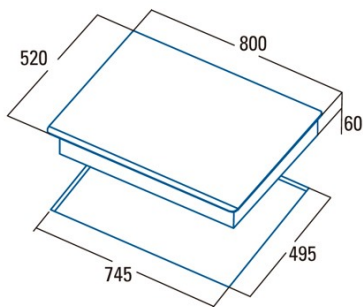

GENERAL INFORMATION

EAN/UPC	8422248079648
Subfamily	Induction

Product sheet

Number of cooking zones	4
Zone 1: Technology	Induction
Zone 1: Type of zone	Rectangular Flexible
Zone 1: Position	Front Left
Zone 1: Zone diameter (mm)	21x20
Zone 1: Power (kW)	1,5
Zone 1: Booster (kW)	2
Zone 1: Consumption (Wh / kg)	182,9
Zone 1B: Zone diameter (mm)	N/A
Zone 1C: Zone diameter (mm)	N/A
Zone 2: Technology	Induction
Zone 2: Type of zone	Rectangular Flexible
Zone 2: Position	Rear Left
Zone 2: Zone diameter (mm)	21x20
Zone 2: Power (kW)	2
Zone 2: Booster (kW)	2,8
Zone 2: Consumption (Wh / kg)	182,7
Zone 2B: Zone diameter (mm)	N/A
Zone 2C: Zone diameter (mm)	N/A
Zone 3: Technology	Induction
Zone 3: Type of zone	Simple
Zone 3: Position	Centre
Zone 3: Zone diameter (mm)	30
Zone 3: Power (kW)	2,3
Zone 3: Booster (kW)	3
Zone 3: Consumption (Wh / kg)	216,3
Zone 3B: Zone diameter (mm)	N/A
Zone 3C: Zone diameter (mm)	N/A
Zone 4: Technology	Induction
Zone 4: Type of zone	Simple
Zone 4: Position	Front Right
Zone 4: Zone diameter (mm)	18
Zone 4: Power (kW)	1,2
Zone 4: Booster (kW)	1,5
Zone 4: Consumption (Wh / kg)	179,5
Zone 4B: Zone diameter (mm)	N/A
Zone 4C: Zone diameter (mm)	N/A
Zone 5: Technology	N/A
Zone 5: Type of zone	N/A
Zone 5: Position	N/A
Zone 5: Zone diameter (mm)	N/A
Zone 5B: Zone diameter (mm)	N/A
Zone 5C: Zone diameter (mm)	N/A
Zone 6: Technology	N/A
Zone 6: Type of zone	N/A
Zone 6: Position	N/A
Zone 6: Zone diameter (mm)	N/A
Zone 6B: Zone diameter (mm)	N/A
Zone 6C: Zone diameter (mm)	N/A

Dimensions

Width (mm)	800
Height (mm)	60
Depth (mm)	520
Built-in width (mm)	745
Built-in depth (mm)	495
Easy installation system	Quick Fix