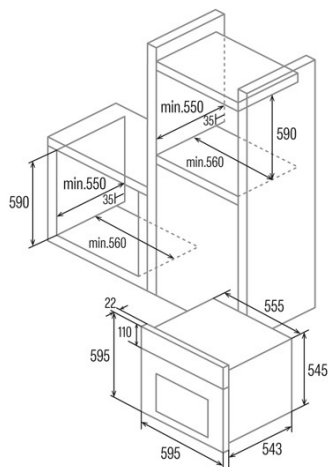

MDS 8008 X

Cod. 07001508

EAN 8422248347662

INFORMACIÓN GENERAL

EAN/UPC	8422248347662
Subfamilia	Multifunction

Ficha de producto

Índice de Eficiencia Energética (IEE)	117
Clase de eficiencia energética	A
Consumo de energía en modo convencional [kWh/ciclo]	0,85
Consumo de energía en modo impulsado por ventilador [kWh/ciclo]	0,84
Fuente de calor	Electricity
Masa del aparato [Kg]	30,9
Número de cavidades	1
Volumen de la cavidad (L)	80

Dimensiones

Anchura (mm)	556
Altura (mm)	545
Profundidad (mm)	550

Controles

Tipo de control	Mechanical
Mostrar	WHITE
Número de funciones	8
Funciones	Top_and_bottom_heating;3D cooking;3D cooking;Defrosting;Top and bottom heating;Grill;Turbo heating;Grill and fan;Grill and fan;Grill;Grill;Defrosting;Defrosting;Turbo heating;Turbo heating;Top and bottom heating;Bottom heating;Bottom heating;3D cooking;3D cooking;Top and bottom heating with fan;Top and bottom heating with fan;Top and bottom heating;Grill and fan;Grill and fan;Turbo heating;Grill;Top and bottom heating with fan;Bottom heating;Defrosting;Bottom heating;Top and bottom heating with fan

Temporizador	Electronic
Indicador de encendido/apagado	√
Temperatura mínima [°C]	40
Temperatura máxima [°C]	240

Características

Limpieza	Aquasmart
Vidrio interior extraíble	√
Tipo de luz	LED
Número de bombillas	15
Potencia de la lámpara [W]	1
Número de cristales de puerta	2
Cerradura manual de la puerta	√
Cierre suave	-
Tipo de cavidad	Flat
Bastidores laterales	√
Niveles	6
Guías telescópicas	1
Ventilador de convección	√

Seguridad

Ventilador de refrigeración	√