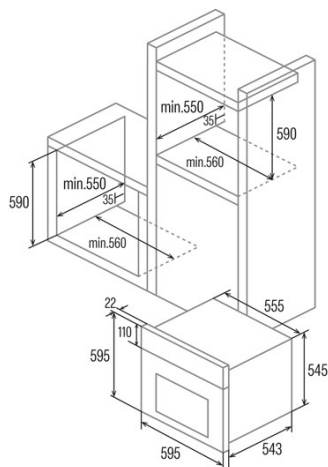

MDS 8008 X

Cod. 07001508

EAN 8422248347662

INFORMACIÓN GENERAL

EAN/UPC	8422248347662
Subfamilia	Multifunction

Ficha de producto

Índice de Eficiencia Energética (IEE)	117
Clase de eficiencia energética	A
Consumo de energía en modo convencional [kWh/ciclo]	0,85
Consumo de energía en modo impulsado por ventilador [kWh/ciclo]	0,84
Fuente de calor	Electricity
Masa del aparato [Kg]	30,9
Número de cavidades	1
Volumen de la cavidad (L)	80

Dimensiones

Anchura (mm)	556
Altura (mm)	545
Profundidad (mm)	550

Controles

Tipo de control	Mechanical
Mostrar	WHITE
Número de funciones	8

Funciones	Top_and_bottom_heating;3D cooking;3D cooking;Defrosting;Top and bottom heating;Grill;Turbo heating;Grill and fan;Grill and fan;Grill;Grill;Defrosting;Defrosting;Turbo heating;Turbo heating;Top and bottom heating;Bottom heating;Bottom heating;3D cooking;3D cooking;Top and bottom heating with fan;Top and bottom heating with fan;Top and bottom heating;Grill and fan;Grill and fan;Turbo heating;Grill;Top and bottom heating with fan;Bottom heating;Defrosting;Bottom heating;Top and bottom heating with fan

Temporizador	Electronic
Indicador de encendido/apagado	√
Temperatura mínima [°C]	40
Temperatura máxima [°C]	240

Características

Limpieza	Aquasmart
Vidrio interior extraíble	√
Tipo de luz	LED
Número de bombillas	15
Potencia de la lámpara [W]	1
Número de cristales de puerta	2
Cerradura manual de la puerta	√
Cierre suave	-
Tipo de cavidad	Flat
Bastidores laterales	√
Niveles	6
Guías telescópicas	1
Ventilador de convección	√

Seguridad

Ventilador de refrigeración	√