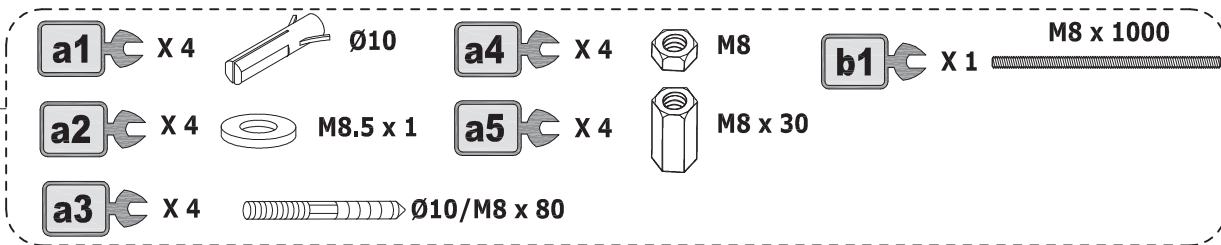

cata 
new tech

3

4

PH 2

C1  **M6x12 (X 4)**

5a

C1  **M6x12 (X 4)**

5b

C2  **M4x8 (X 4)**
M4x12 (x2)

C3  **M4x8 (X 8)**

6a

H=170mm

H1

H2

x4

a1