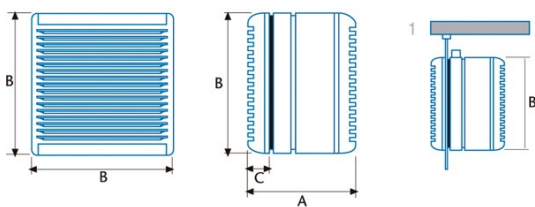

A	B	C
B-23/RA	190	340	40
B-30/RA	230	420	40