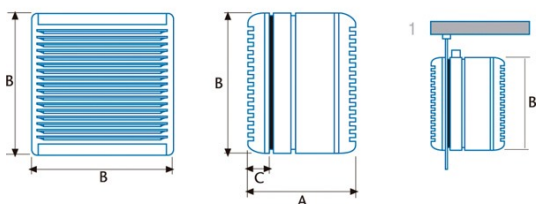

A	B	C
B-23/RA	190	340	40
B-30/RA	230	420	40