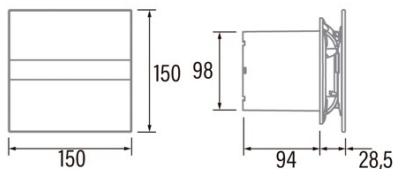

E-100 GT Timer

Cod. 00900100

EAN 8422248049627

INFORMACIÓN GENERAL

EAN/UPC	8422248049627
Subfamily	Axial

General features

Motor type	AC/SHADED POLE LOW CONSUMPTION
Motor Model	SP5812
Motor power (W)	8
Lightning Technology	N/A
Light Quantity	N/A
Filter Type	N/A
Number of layers	N/A
Control description	Potentiometer
Power levels	N/A
Timer	√
Timer Hygro	-
Electronic filter saturation indicator	-
Dimmable lighting	-

Installation

Width (mm)	150
Height (mm)	150
Depth (mm)	94
Total minimum height (mm)	2300
Outlet diameter (mm)	98
Maximum pressure (Pa)	20
Anti-return flap included	-
Easy installation system	No

Power connection